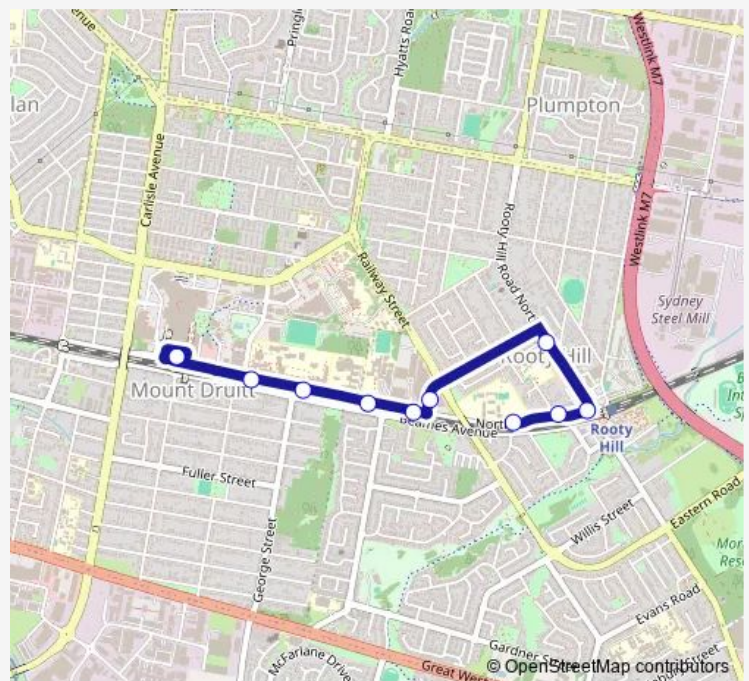

School Bus 6560 Rooty Hill HS to Mt Druitt Station

[Go to website](#)

Direction

Rooty Hill High School, North Pde — Mount Druitt Station, Stand C

10 stops

[Open route schedule](#)

- Rooty Hill High School, North Pde
- North Pde At Perkins St
- North Pde At Rooty Hill Rd
- Rooty Hill Public School, Rooty Hill Rd
- West HQ, Sherbrooke St
- North Pde Opp Sydney Gymnastic Aquatic Centre
- North Pde Opp Loyola College
- North Pde Opp Tafe NSW Western Sydney Institute
- North Pde Opp Mount St
- Mount Druitt Station, Stand C

Route schedule

Rooty Hill High School, North Pde — Mount Druitt Station, Stand C

Monday	15:15
Tuesday	15:15
Wednesday	15:15
Thursday	15:15
Friday	15:15
Saturday	—
Sunday	—

Route info

Direction: Rooty Hill High School, North Pde

Stops: 10

Trip Duration: 0 hour 10 min

6560 — Rooty Hill HS to Mt Druitt Station

6560 School Bus time schedules and route maps are available in an offline PDF at busmaps.com. Use the busmaps.com website to see live bus times, train schedule or subway schedule, and step-by-step directions for all public transit in Parramatta