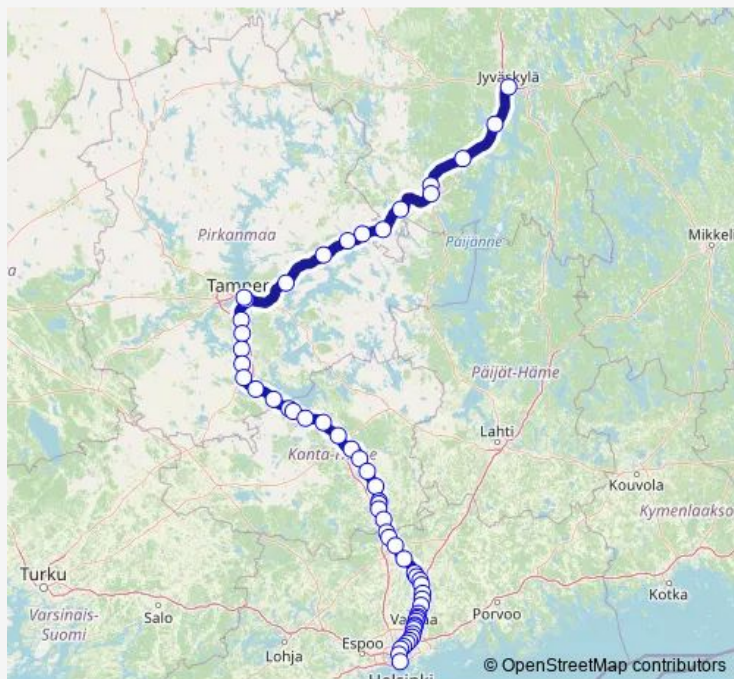

### Route schedule

Jyväskylä — Helsinki

Monday

—

Tuesday

—

Wednesday

—

### Route info

Direction: Jyväskylä

Stops: 59

Trip Duration: 3 hour 44 min

■ S 88 — Jyväskylä - Helsinki

Iittala

Leteensuu

Parola