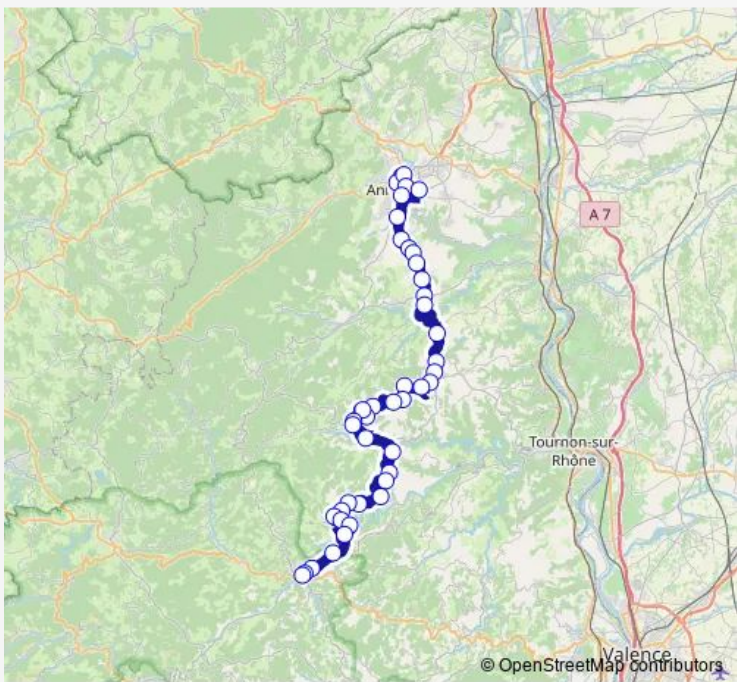

Direction
 Gare routière — Centre
 42 stops
[Open route schedule](#)

- Gare routière
- Place du Viaduc
- Montalivet
- Chamieux
- Auguste Bravais
- Manicieux
- Les Rivières
- Crt Brézenaud
- Le Mas
- Centre
- Chizaret
- Brénieux
- Daillon
- Centre
- Royol
- Berger
- Les Clots
- Croix Navas
- Pont de Pouyol
- Centre
- Grenouillat

Route schedule
 Gare routière — Centre

Monday	08:05-12:20
Tuesday	08:05
Wednesday	08:05-12:00
Thursday	08:05-12:20
Friday	08:05
Saturday	—
Sunday	—

Route info
 Direction: Gare routière
 Stops: 42
 Trip Duration: 1 hour 38 min

Thursday 18:10

Friday 18:10

Saturday —

Sunday —

Route info

Direction: Montalivet

Stops: 41

Trip Duration: 1 hour 24 min

Tuesday 06:20

Wednesday 06:20

Thursday 06:20

Friday 06:20

Saturday —

Sunday —

Route info

Direction: Temple