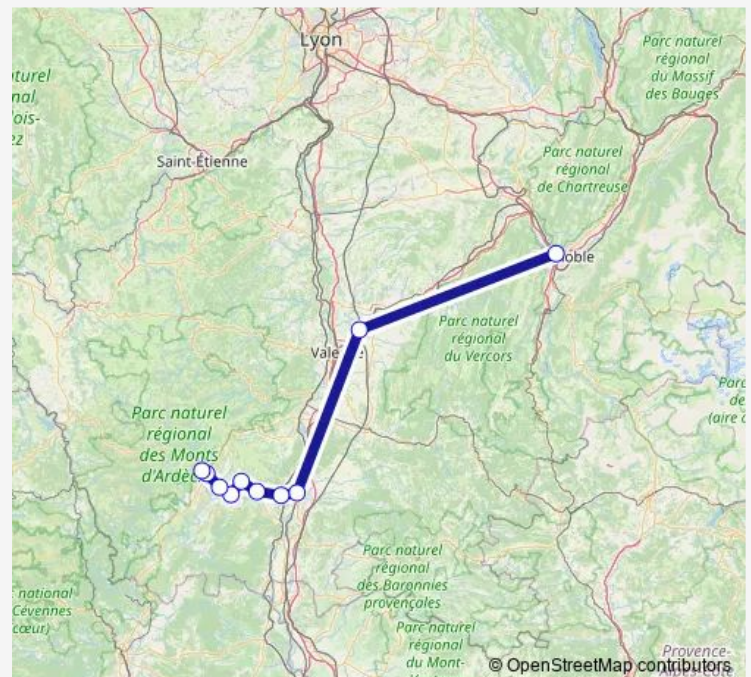

### Direction

Montelimar Gare Routière — Saint-Martin-d'Hères

4 stops

[Open route schedule](#)

Montelimar Gare Routière

Grenoble

Grenoble-Champollion

Saint-Martin-d'Hères

### Route info

Direction: Montelimar Gare Routière

Stops: 4

Trip Duration: 2 hour 0 min

**Direction**

Grenoble — Valence Gare Routière

2 stops

[Open route schedule](#)

Grenoble

Valence Gare Routière

## Route info

Direction: Grenoble

Stops: 2

Trip Duration: 1 hour 0 min