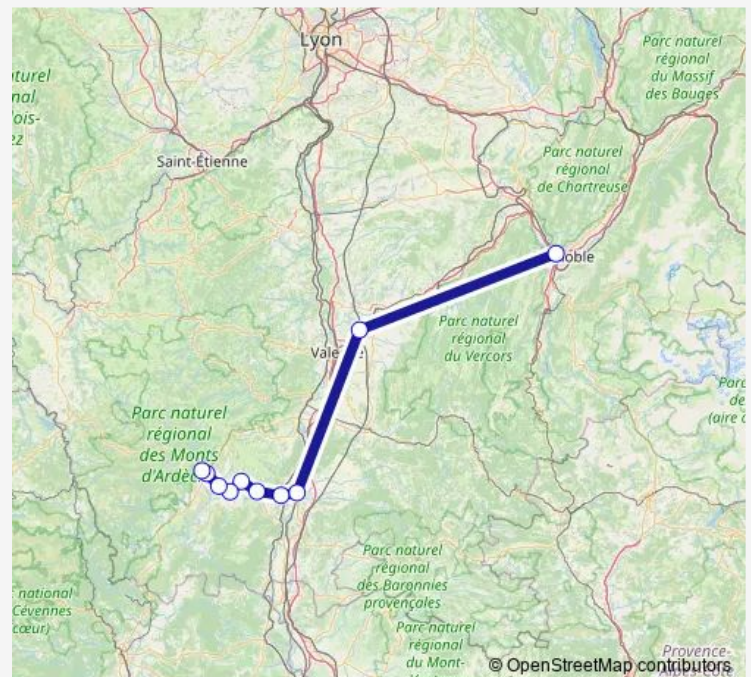

Friday —

Saturday —

Sunday 18:25

Route info

Direction: Montelimar Gare Routière

Stops: 4

Trip Duration: 2 hour 0 min

■ E07

Direction

Aubenas Place de la Paix — Grenoble-Gare-Routière

10 stops

[Open route schedule](#)

Aubenas Place de la Paix

Aubenas Gare Routière

Lavilledieu Centre

Villeneuve-de-Berg-Centre

Monday —

Tuesday —

Wednesday —

Thursday —

Friday 12:20

Saturday —

Sunday —

Route info

Direction: Aubenas Place de la Paix

Stops: 10

Trip Duration: 3 hour 28 min

Direction

Grenoble-Gare-Routière — Aubenas Place de la Paix

10 stops

[Open route schedule](#)

Grenoble-Gare-Routière