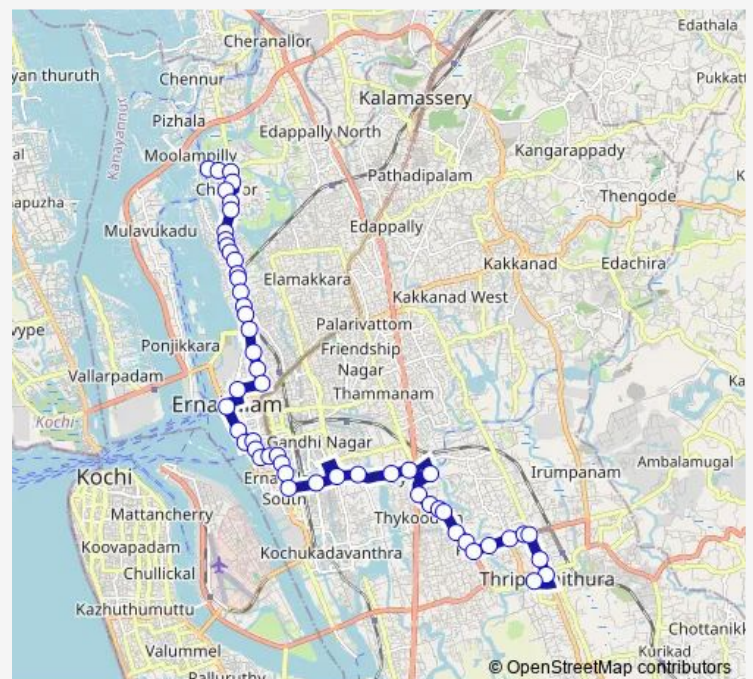

Bus Chittoor Ferry ↔ Thrippoonithura

[Go to website](#)

Direction

Thrippunithura — Chittoor Ferry

51 stops

[Open route schedule](#)

- Thrippunithura
- Statue Junction
- Sree Venkateswara High School
- Vadakkekkotta
- Menakakotta
- Petta East
- Petta
- Petta Metro Station
- Champakkara
- Thykoodam Junction
- Thykoodam Metro Station
- Oen
- Sub Station
- Vyttila Devaswom Board
- Vyttila
- Vyttila Junction
- Janatha
- Elamkulam Junction
- Kadavanthra
- Manorama Junction
- Valanjambalam

Route schedule

Thrippunithura — Chittoor Ferry

Monday	06:00
Tuesday	06:00
Wednesday	06:00
Thursday	06:00
Friday	06:00
Saturday	06:00
Sunday	06:00

Route info

Direction: Thrippunithura

Stops: 51

Trip Duration: 1 hour 0 min

Chittoor Ferry ↔ Thrippunithura

Ravipuram

Pallimukk

Gandhi Square

Subash Park

Children's Park

Menaka

High Court Junction

S N Junction

Thrippunithura Old Stand

Kizhakke Kotta Junction

Thrippunithura

Bus time schedules and route maps are available in an offline PDF at busmaps.com. Use the busmaps.com website to see live bus times, train schedule or subway schedule, and step-by-step directions for all public transit in Kanayannur