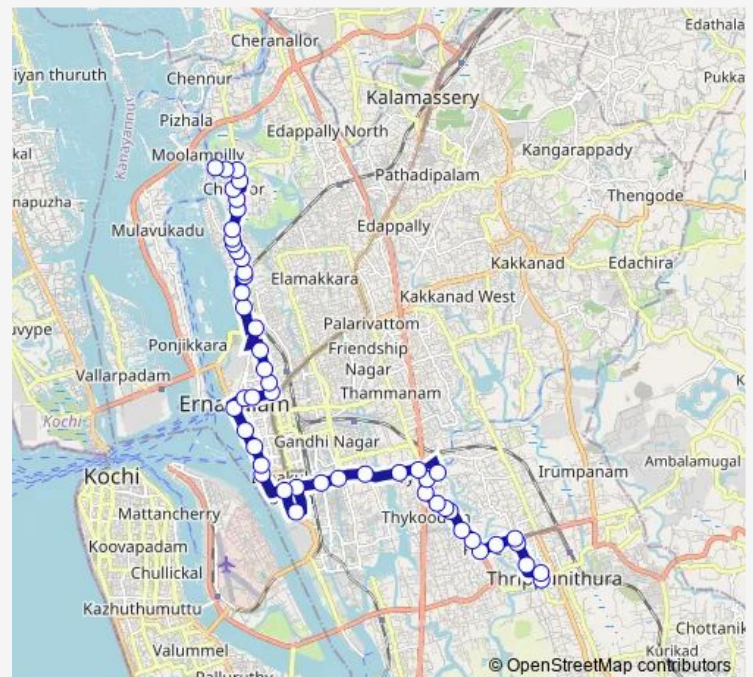

Bus Chittoor Ferry ↔ Thrippoonithura

[Go to website](#)

Direction

Chittoor Ferry — Thrippunithura

53 stops

[Open route schedule](#)

Chittoor Ferry

Kolarikkal Kurishu Palli

Shap Pady

Hmc

Chittoor Temple

South Chittoor Palli

Divine Nagar

Vaduthala Palam

Vaduthala Palli

Vaduthala

Vaduthala Valavu

Kurishupalli

Don Bosco

Vaduthala Gate

School Padi

Lourde's Hospital

Shanmugapuram

Pachalam Junction

Ayyappankavu

Cemetery Mukk

Kasba Police Station

Route schedule

Chittoor Ferry — Thrippunithura

Monday 06:00

Tuesday 06:00

Wednesday 06:00

Thursday 06:00

Friday 06:00

Saturday 06:00

Sunday 06:00

Route info

Direction: Chittoor Ferry

Stops: 53

Trip Duration: 0 hour 59 min

Chittoor Ferry ↔ Thrippunithura