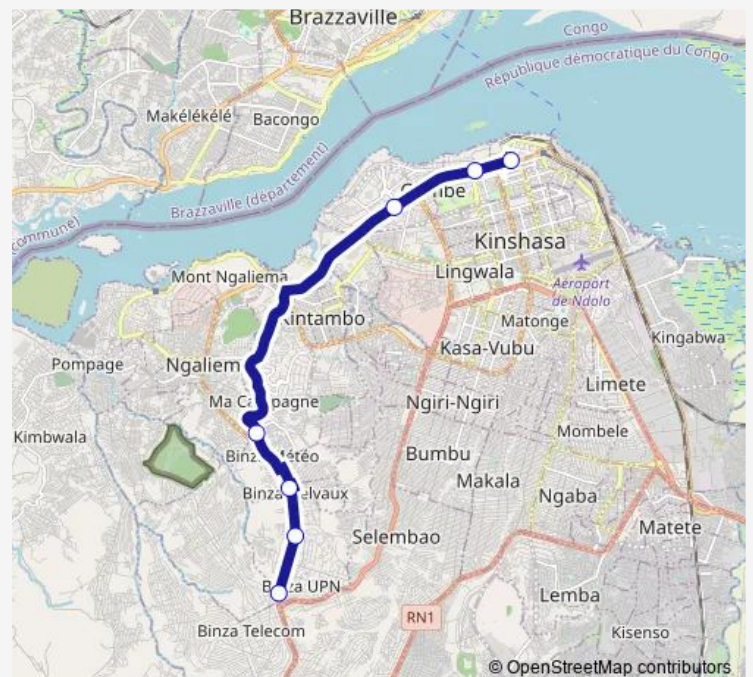

Tuesday 16:30

Wednesday 16:30

Thursday 16:30

Friday 16:30

Saturday —

Sunday —

Route info

Direction: Unknown

Stops: 7

Trip Duration: 0 hour 52 min

■ Gombe Ville_ TO _ Upn

Direction

Unknown — Unknown

15 stops

[Open route schedule](#)

Unknown

Direction: Unknown

Stops: 15

Trip Duration: 0 hour 50 min

Direction

Unknown — Unknown

6 stops

[Open route schedule](#)

Unknown

Stops: 6

Trip Duration: 0 hour 20 min

Direction

Unknown — Unknown

7 stops

[Open route schedule](#)

Unknown

royal