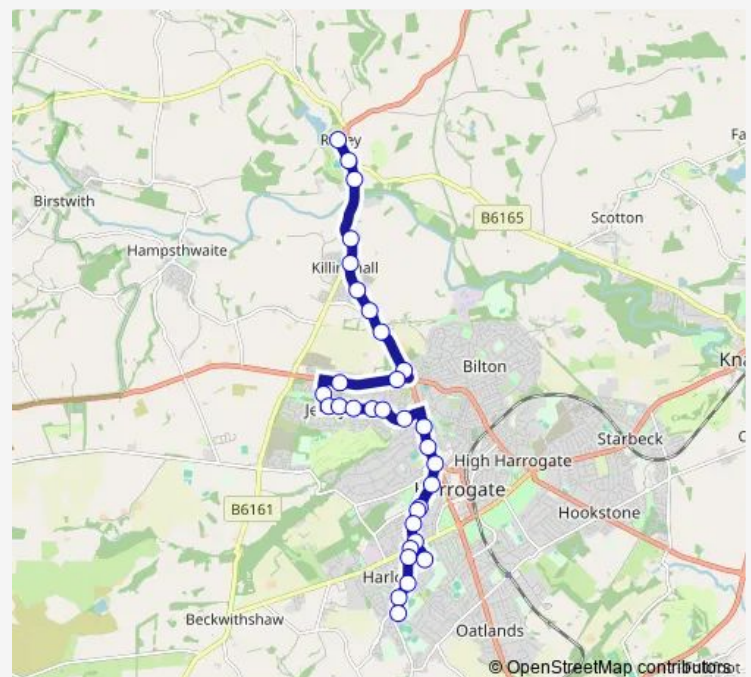

Oakdale Avenue

Cairn Hotel

Royal Hall

Route schedule

Cross — Rossett High Sch Grounds

Monday 07:44

Tuesday 07:44

Wednesday 07:44

Thursday 07:44

Friday 07:44

Saturday —

Sunday —

Route info

Direction: Cross

Stops: 32

Trip Duration: 0 hour 46 min

Stops: 31

Trip Duration: 0 hour 50 min

Addison Villas

Otley Road

Daleside Nursery

Nidd Bridge

Ripley Roundabout

Cross