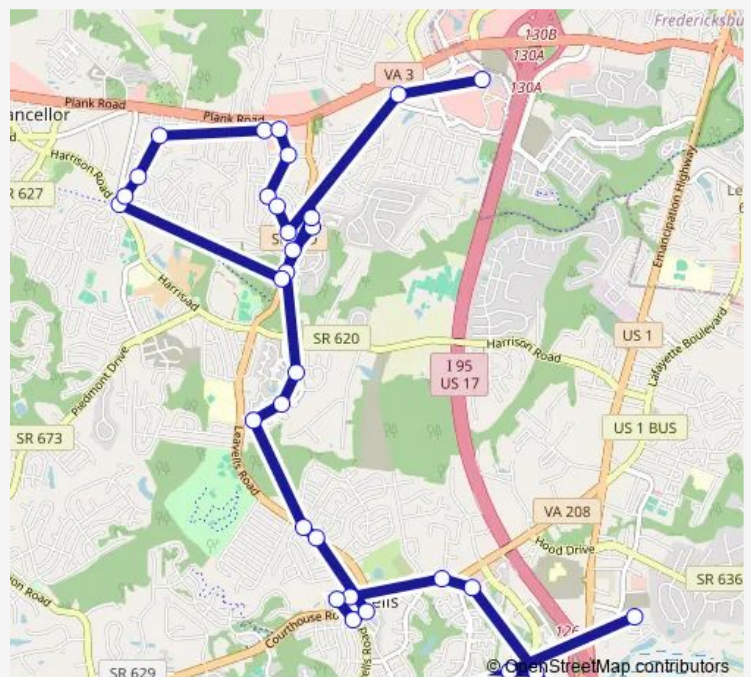

Route schedule

19 - Spotsylvania Towne Centre (Guitar Center) — 26 - Lee's Hill Center / Market St. (Rgi)

Monday 08:00-19:00

Tuesday 08:00-19:00

Wednesday 08:00-19:00

Thursday 08:00-19:00

Friday 08:00-19:00

Saturday —

Sunday —

Route info

Direction: 19 - Spotsylvania Towne Centre (Guitar Center)

Stops: 36

Trip Duration: 0 hour 59 min

S1

244 - Harrison Rd. (Cvs)

263 - Ballenraye Dr. / Gideon Ct.

262 - Southpoint II (Walmart)

26 - Lee's Hill Center / Market St. (Rgi)

Direction

26 - Lee's Hill Center / Market St. (Rgi) — 19 - Spotsylvania Towne Centre (Guitar Center)

Route info

Direction: 26 - Lee's Hill Center / Market St. (Rgi)

Stops: 31

Trip Duration: 0 hour 59 min

143 - Kennedy Ln. (7-11)

232 - Salem Church Crossing / Commuter Lot

227 - Kennedy Ln. / Roosevelt Dr.

228 - Kennedy Ln. / Eisenhower Ln.