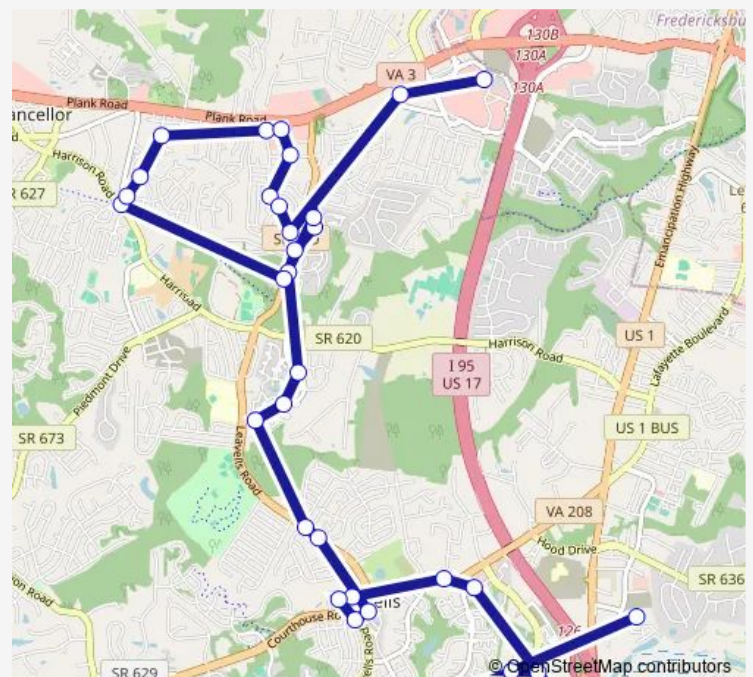

Route schedule

19 - Spotsylvania Towne Centre (Guitar Center) — 26 - Lee's Hill Center / Market St. (Rgi)

Monday 08:00-19:00

Tuesday 08:00-19:00

Wednesday 08:00-19:00

Thursday 08:00-19:00

Friday 08:00-19:00

Saturday —

Sunday —

Route info

Direction: 19 - Spotsylvania Towne Centre (Guitar Center)

Stops: 36

Trip Duration: 0 hour 59 min

244 - Harrison Rd. (Cvs)

246 - Salem Station Blvd. (Kings Crest)

247 - Salem Station Blvd. (The Mark Apts.)

249 - Salem Station Blvd. / Sunburst Ln (Mark Apts)

251 - Leavells Rd. / Oak Grove Dr.

252 - Leavells Rd. / Massaponax Dr.

253 - Leavells Rd. / Cambridge Dr.

255 - Hilltop Plaza Way / Georgetown Dr.

Direction: 26 - Lee's Hill Center / Market St. (Rgi)

Stops: 31

Trip Duration: 0 hour 59 min

143 - Kennedy Ln. (7-11)

232 - Salem Church Crossing / Commuter Lot

227 - Kennedy Ln. / Roosevelt Dr.

228 - Kennedy Ln. / Eisenhower Ln.