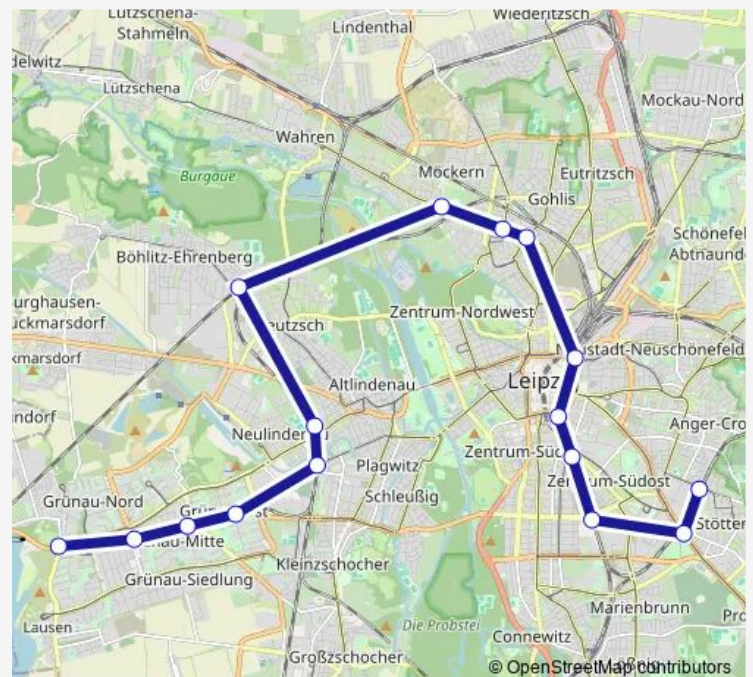

Leipzig Grünauer Allee

Leipzig Allee-Center

Leipzig Karlsruher Str

Leipzig, Am kleinen Feld

### Route schedule

Leipzig-Stötteritz — Leipzig, Am kleinen Feld

Monday 00:13-23:48

Tuesday 00:21-04:43

Wednesday —

Thursday 21:20-23:50

Friday 00:22-04:49

Saturday —

### Route info

Direction: Leipzig-Stötteritz

Stops: 16

Trip Duration: 1 hour 11 min

■ S1 — Bsv S1

## Route info

Direction: Leipzig, Str. am See

Stops: 16

Trip Duration: 1 hour 11 min