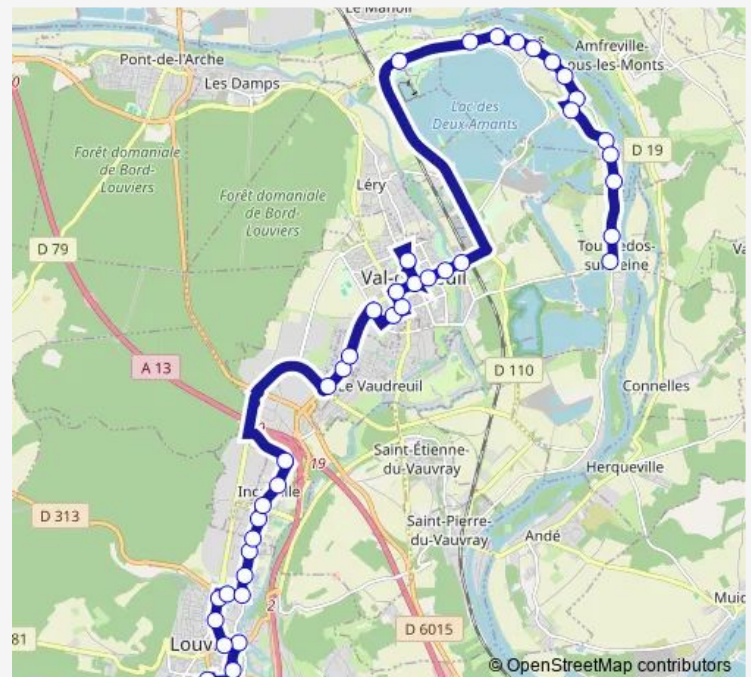

### Route schedule

Lycée Les Fontenelles Scolaires — Le Mesnil Poses

Monday 12:08

Tuesday 12:08

Wednesday —

Thursday 12:08

Friday 12:08

Saturday 12:10

### Route info

Direction: Lycée Les Fontenelles Scolaires

Stops: 50

Trip Duration: 1 hour 5 min

S1 — Porte de Seine / Louviers

Notre-Dame Le Vaudreuil

Raoul Duval

L'Evette