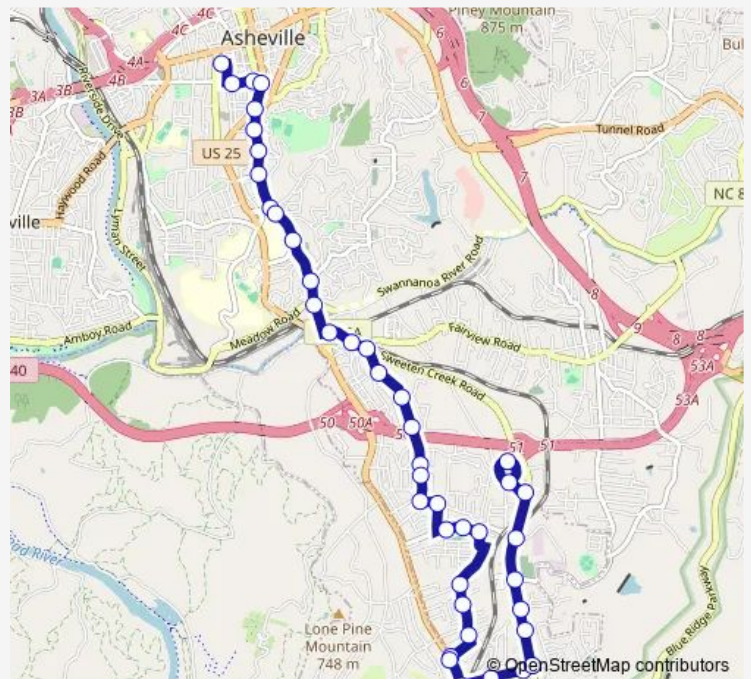

Biltmore Ave at Hilliard Ave

Biltmore Ave at Southside Ave

Biltmore Ave at Short Coxe Ave

Biltmore Ave at John Walker Ave

Biltmore Ave at Choctaw St

Biltmore Ave at Hospital Dr

Biltmore Ave at Granby St

Biltmore Ave at Doctors Dr

Biltmore Ave at Roebling Cir

Biltmore Ave at Meadow Rd

Lodge St at Biltmore Ave

Brook St at Reed St

Sweeten Creek Rd at London Rd

London Rd at Shady Oak Dr

London Rd at Belvedere Rd

London Rd at Iris Dr

London Rd at Raleigh Ave

London Rd at Bostic Pl

**Route schedule**

S1 + S5 Bay — Medical Park Dr at Medical Park

Monday	06:00-21:00
Tuesday	06:00-21:00
Wednesday	06:00-21:00
Thursday	06:00-21:00
Friday	06:00-21:00
Saturday	07:00-21:00
Sunday	08:00-17:00

**Route info**

Direction: S1 + S5 Bay

Stops: 42

Trip Duration: 0 hour 27 min

■ S1 — South 1

London Rd at W Chapel Rd

W Chapel Rd at White Ave

Shiloh Rd at Brooklyn Rd