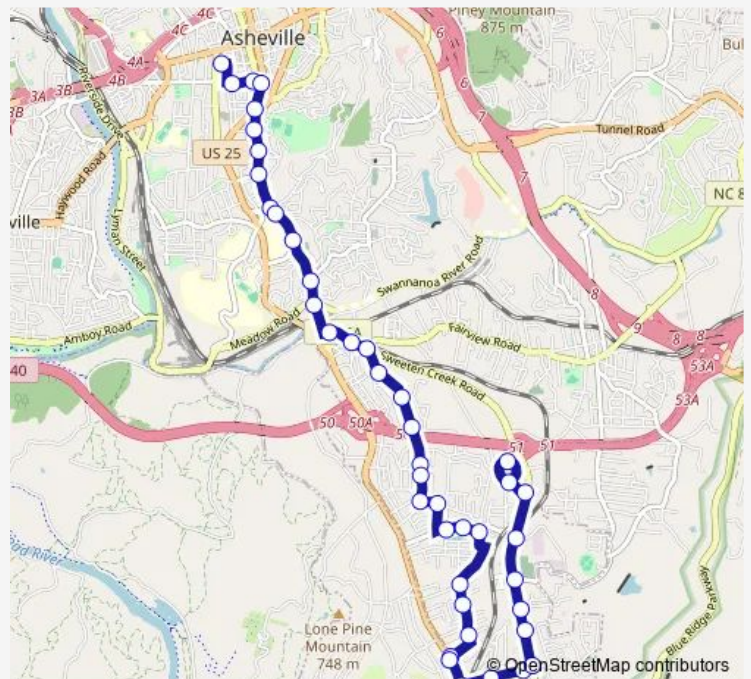

Biltmore Ave at Hilliard Ave

Biltmore Ave at Southside Ave

Biltmore Ave at Short Coxe Ave

Biltmore Ave at John Walker Ave

Biltmore Ave at Choctaw St

Biltmore Ave at Hospital Dr

Biltmore Ave at Granby St

Biltmore Ave at Doctors Dr

Biltmore Ave at Roebling Cir

Biltmore Ave at Meadow Rd

Lodge St at Biltmore Ave

Brook St at Reed St

Sweeten Creek Rd at London Rd

London Rd at Shady Oak Dr

London Rd at Belvedere Rd

London Rd at Iris Dr

London Rd at Raleigh Ave

London Rd at Bostic Pl

**Route schedule**

S1 + S5 Bay — Medical Park Dr at Medical Park

Monday	06:00-21:00
Tuesday	06:00-21:00
Wednesday	06:00-21:00
Thursday	06:00-21:00
Friday	06:00-21:00
Saturday	07:00-21:00
Sunday	08:00-17:00

**Route info**

Direction: S1 + S5 Bay

Stops: 42

Trip Duration: 0 hour 27 min

S1 — South 1

London Rd at W Chapel Rd

W Chapel Rd at White Ave

Shiloh Rd at Brooklyn Rd