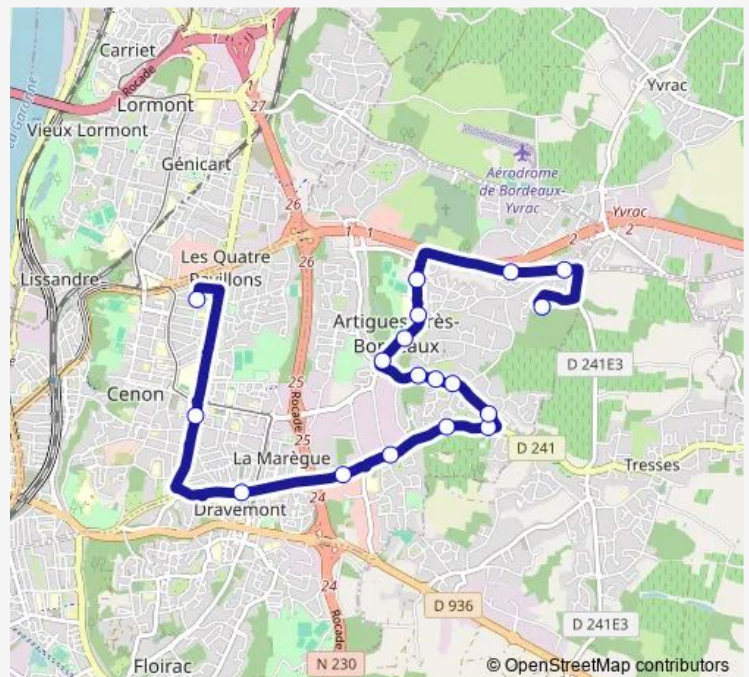

### Route schedule

Collège Jean Jaurès — Fontderode

Monday 17:11

Tuesday 17:11

Wednesday 12:51

Thursday 17:11

Friday 17:11

Saturday —

### Route info

Direction: Collège Jean Jaurès

Stops: 18

Trip Duration: 0 hour 34 min