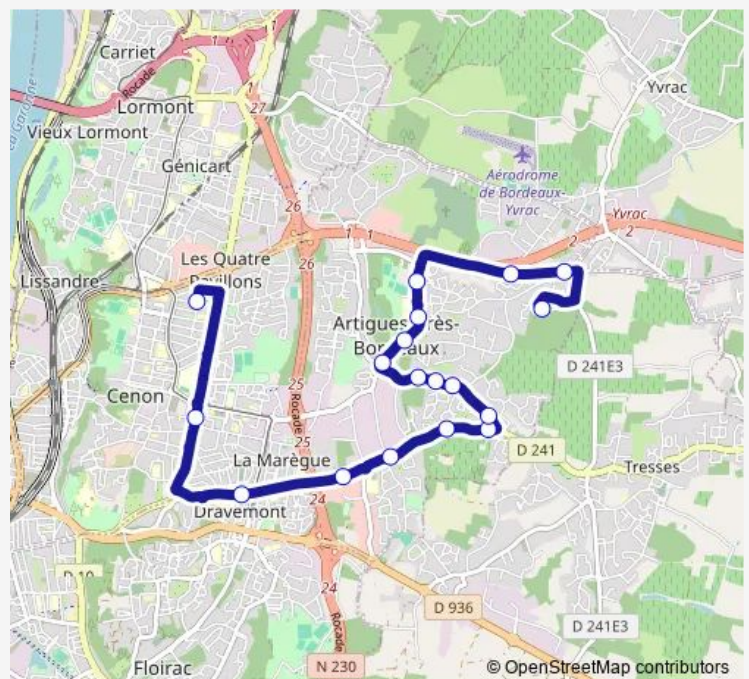

Monday 17:11

Tuesday 17:11

Wednesday 12:51

Thursday 17:11

Friday 17:11

Saturday —

Sunday —

Route info

Direction: Collège Jean Jaurès

Stops: 18

Trip Duration: 0 hour 34 min

Direction

Fontderode — Collège Jean Jaurès

19 stops

[Open route schedule](#)

Fontderode