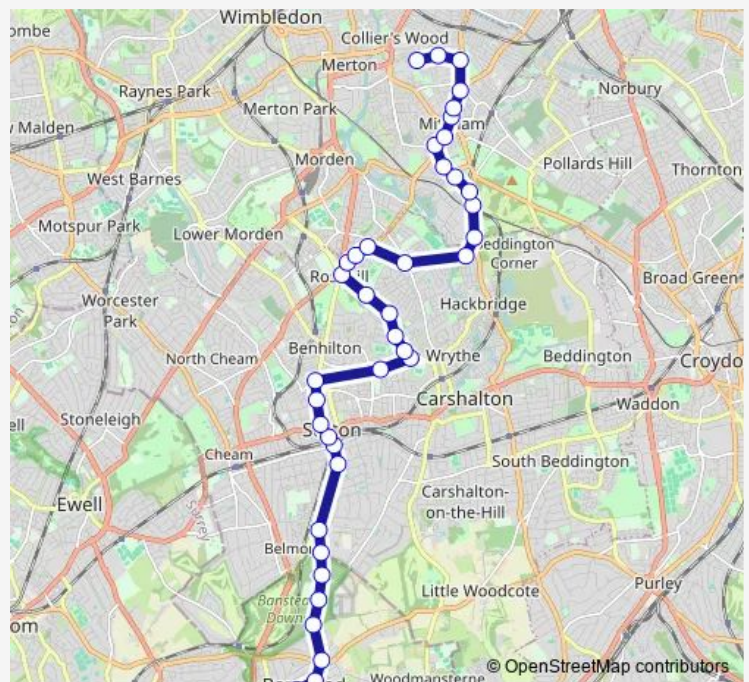

Bus S1 Banstead, , Marks & Spencer - The Gallop - Sutton - Beddington Corner - Lavender Fields

[Go to website](#)

Direction

Marks and Spencer — Victoria Road / Lavender Fields

40 stops

[Open route schedule](#)

Route schedule

Marks and Spencer — Victoria Road / Lavender Fields

Monday	05:25-23:50
Tuesday	05:25-23:50
Wednesday	05:25-23:50
Thursday	05:25-23:50
Friday	05:25-23:50
Saturday	05:25-23:50
Sunday	06:45-23:50

Route info

Direction: Marks and Spencer

Stops: 40

Trip Duration: 0 hour 42 min

S1 — Banstead, , Marks & Spencer - The Gallop - Sutton - Beddington Corner - Lavender Fields

Wrythe Lane / Rose Hill Roundabout

Taylor Road

Victoria Road / Lavender Fields

Direction

Victoria Road / Lavender Fields — Marks and Spencer

48 stops

[Open route schedule](#)

Victoria Road / Lavender Fields

Taylor Road