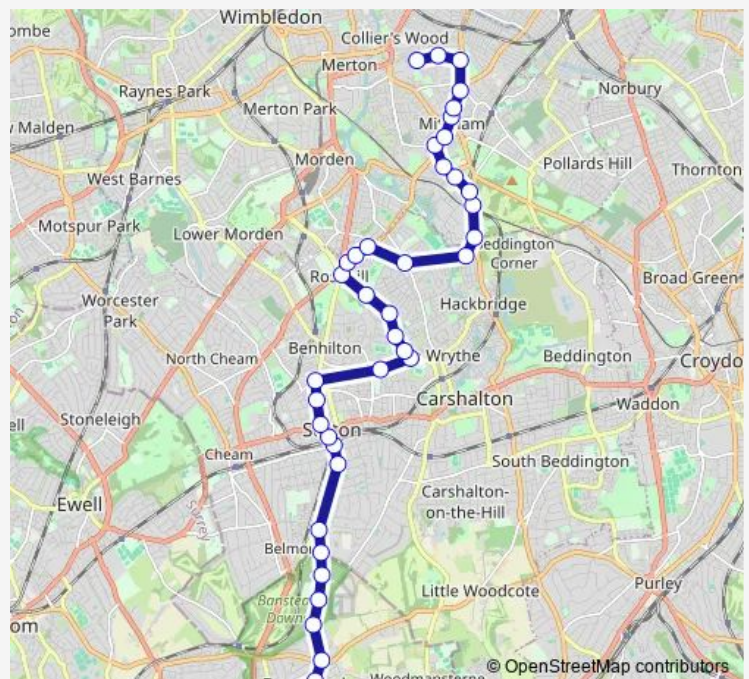

### Direction

Marks and Spencer — Victoria Road / Lavender Fields

40 stops

[Open route schedule](#)

- Marks and Spencer
- Glenfield Road
- The Woolpack
- Croydon Lane
- Grange Gardens
- Banstead Downs
- Highdown Road
- Downs Road / Belmont Station
- The London Cancer Hub
- Langley Park Road
- Sutton Station
- Sutton Head Post Office
- Sutton Civic Centre
- St. Nicholas Centre
- Crown Road (SM1)
- Paget Avenue
- Erskine Road
- Poulton Avenue
- Muschamp Road Carshalton
- Welbeck Road St Helier
- St Helier Hospital

### Route schedule

Marks and Spencer — Victoria Road / Lavender Fields

Monday	05:25-23:50
Tuesday	05:25-23:50
Wednesday	05:25-23:50
Thursday	05:25-23:50
Friday	05:25-23:50
Saturday	05:25-23:50
Sunday	06:45-23:50

### Route info

Direction: Marks and Spencer

Stops: 40

Trip Duration: 0 hour 50 min

**S1** — Banstead, , Marks & Spencer - The Gallop - Sutton - Beddington Corner - Lavender Fields

Wrythe Lane / Rose Hill Roundabout

## Direction

Victoria Road / Lavender Fields — Marks and Spencer

48 stops

[Open route schedule](#)

Victoria Road / Lavender Fields

Taylor Road

London Road / Figge's Marsh

Eveline Road