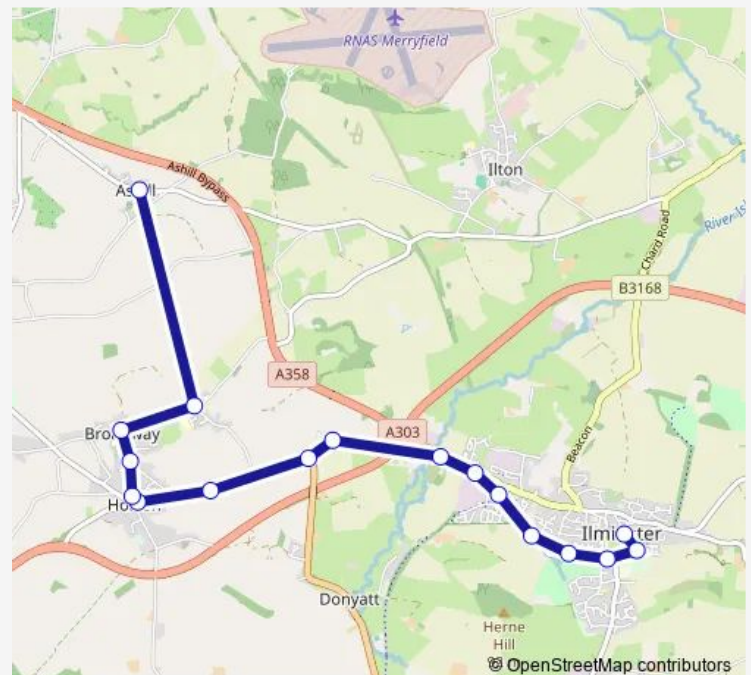

Route info

Direction: The Square

Stops: 17

Trip Duration: 0 hour 19 min

■ S1 — Ashill - Ilminster

Direction

Ashill Farm — The Square

16 stops

[Open route schedule](#)

Ashill Farm

Suggs Lane

Stores

Bullen Bridge

Goose Lane

Five Dials Inn

Puddlebridge

The Square

Route schedule

Ashill Farm — The Square

Monday	10:15
Tuesday	09:05
Wednesday	10:15
Thursday	09:05
Friday	10:15
Saturday	—
Sunday	—

Route info

Direction: Ashill Farm

Stops: 16

Trip Duration: 0 hour 20 min