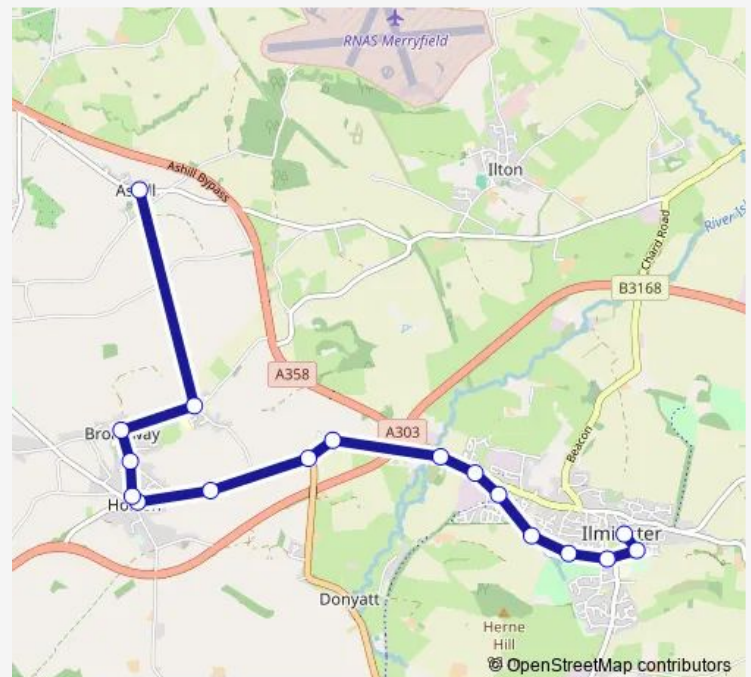

Route info

Direction: The Square

Stops: 17

Trip Duration: 0 hour 19 min

S1 — Ashill - Ilminster

Direction

Ashill Farm — The Square

16 stops

[Open route schedule](#)

Ashill Farm

Suggs Lane

Stores

Bullen Bridge

Goose Lane

Five Dials Inn

Puddlebridge

The Square

Route schedule

Ashill Farm — The Square

| | |
|-----------|-------|
| Monday | 10:15 |
| Tuesday | 09:05 |
| Wednesday | 10:15 |
| Thursday | 09:05 |
| Friday | 10:15 |
| Saturday | — |
| Sunday | — |