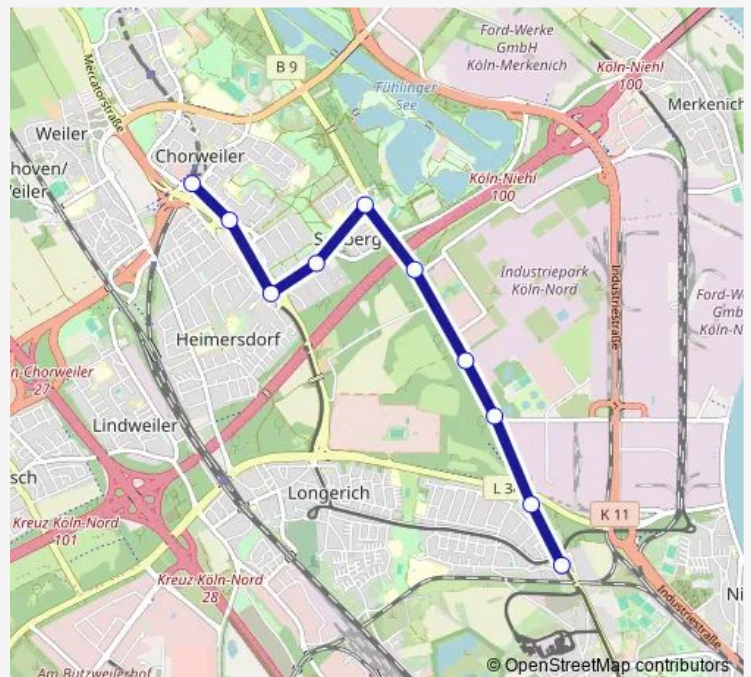

### Route schedule

Köln Chorweiler — Köln Longerich Wilhelm-Sollmann-Str.

Monday 04:43-01:06<sup>+1</sup>

Tuesday 04:43-01:06<sup>+1</sup>

Wednesday 04:43-01:06<sup>+1</sup>

Thursday 04:43-01:06<sup>+1</sup>

### Route info

Direction: Köln Chorweiler

Stops: 10

Trip Duration: 0 hour 16 min

## Route info

Direction: Köln Longerich Wilhelm-Sollmann-Str.

Stops: 17

Trip Duration: 0 hour 35 min

## Route info

Direction: Köln Longerich Wilhelm-Sollmann-Str.

Stops: 10

Trip Duration: 0 hour 16 min

122 Tram time schedules and route maps are available in an offline PDF at [busmaps.com](https://busmaps.com). Use the [busmaps.com](https://busmaps.com) website to see live bus times, train schedule or subway schedule, and step-by-step directions for all public transit in Koeln