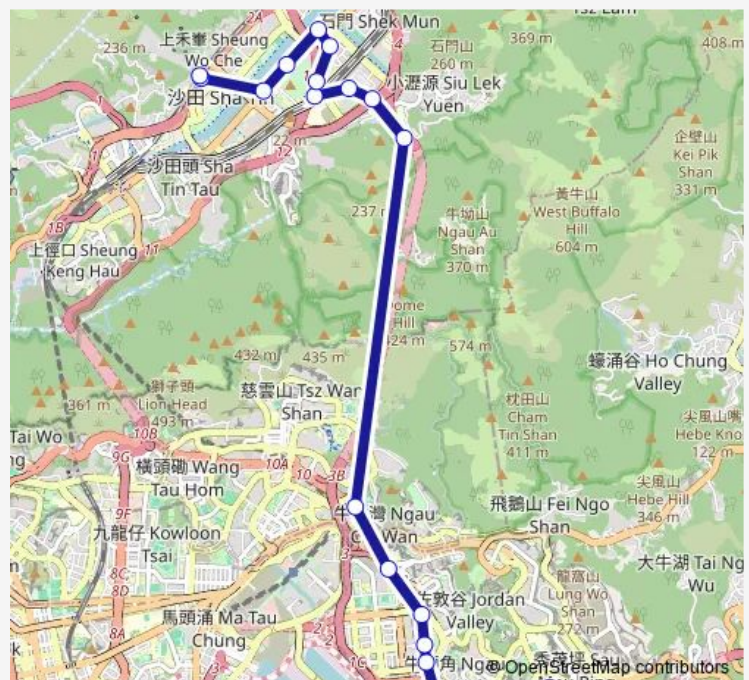

### Route info

Direction: [Kmb] Kwun Tong (Tsui Ping Road) BUS Terminus

Stops: 23

Trip Duration: 0 hour 53 min

[Ctb] YU Chui Court, Ngau PEI SHA Street[[Kmb+Ctb] YU Chui Court/<Br>Yu Chui Court, Ngau PEI SHA Street[[Kmb] YU Chui Court[[Lwb] YU Chui Court

[Kmb] Prince OF Wales Hospital

[Ctb] YUE TIN Court, Ngan Shing Street[[Kmb+Ctb] YUE TIN Court/<Br>Yue TIN Court, Ngan Shing Street[[Kmb] YUE TIN Court[[Lwb] YUE TIN Court

[Kmb] Fortune City One[[Lwb] Fortune City One