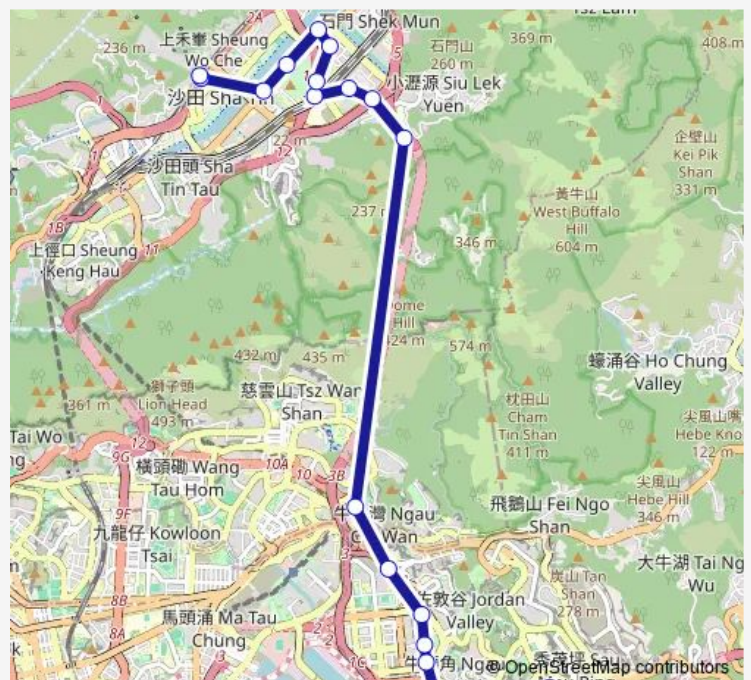

Monday 05:50-21:30

Tuesday 05:50-21:30

Wednesday 05:50-21:30

Thursday 05:50-21:30

Friday 05:50-21:30

Saturday 05:50-20:00

Sunday 05:50-18:00

Route info

Direction: [Kmb] Kwun Tong (Tsui Ping Road) BUS Terminus

Stops: 23

Trip Duration: 0 hour 50 min

89x — Shatin Station - Kwun Tong (Tsui Ping Road)

[Ctb] YU Chui Court, Ngau PEI SHA Street[[Kmb+Ctb] YU Chui Court/
Yu Chui Court, Ngau PEI SHA Street[[Kmb] YU Chui Court[[Lwb] YU Chui Court

[Kmb] Prince OF Wales Hospital

[Ctb] YUE TIN Court, Ngan Shing Street[[Kmb+Ctb] YUE TIN Court/
Yue TIN Court, Ngan Shing Street[[Kmb] YUE TIN Court[[Lwb] YUE TIN Court

[Kmb] Fortune City One[[Lwb] Fortune City One