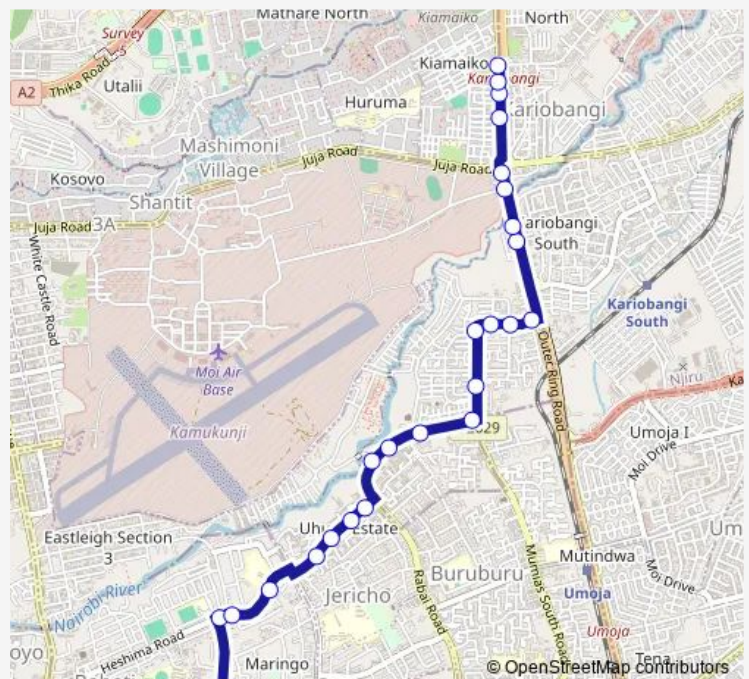

Buru Roundabout

Neighbours

Kobil

Kiambui

Uhuru Junction

Jericho SDA Church

Ofafa Jericho High School

Aquinas

### Route schedule

Kanisani — Aquinas

Monday 06:00

Tuesday 06:00

Wednesday 06:00

Thursday 06:00

Friday 06:00

Saturday 06:00

### Route info

Direction: Kanisani

Stops: 20

Trip Duration: 0 hour 18 min

26S — Aquinas-Jerusalem-Outering-Kariobangi

## Route info

Direction: Aquinas

Stops: 25

Trip Duration: 0 hour 21 min

26S Bus time schedules and route maps are available in an offline PDF at [busmaps.com](https://busmaps.com). Use the [busmaps.com](https://busmaps.com) website to see live bus times, train schedule or subway schedule, and step-by-step directions for all public transit in Nairobi