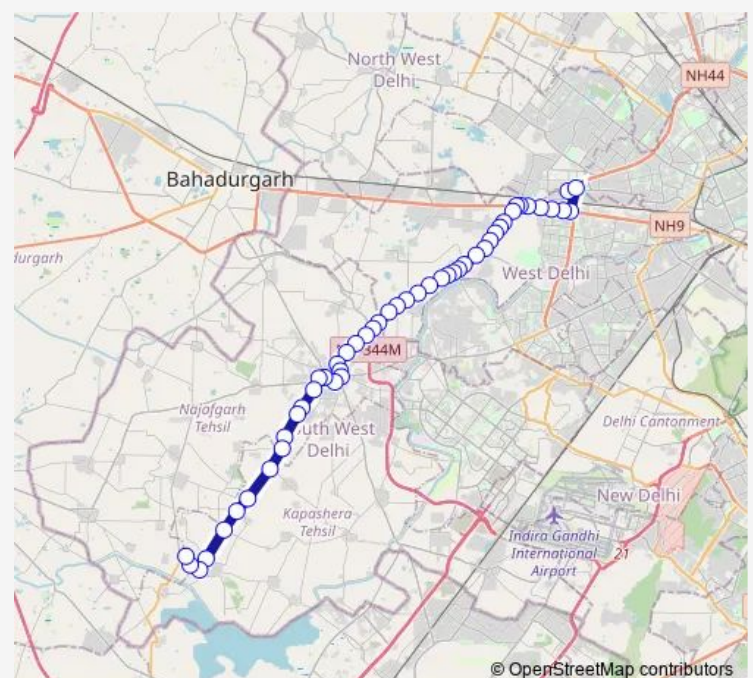

Ranhola 2

PS Ranhola

Brahmpuri Colony

Route schedule

Q Block Mangol Puri Terminal — Ghuman Hera Cluster Depot 2

Monday 04:58-07:46

Tuesday 04:58-07:46

Wednesday 04:58-07:46

Thursday 04:58-07:46

Friday 04:58-07:46

Saturday 04:58-07:46

Sunday 04:58-07:46

Route info

Direction: Q Block Mangol Puri Terminal

Stops: 50

Trip Duration: 1 hour 52 min

940Istlup

BusMaps

Tilangpur Kotla

Satya Vihar / Chanchal Park

Bakkarwala Crossing

Baprola Village

Baprola School

Airforce Station (Banicamp)