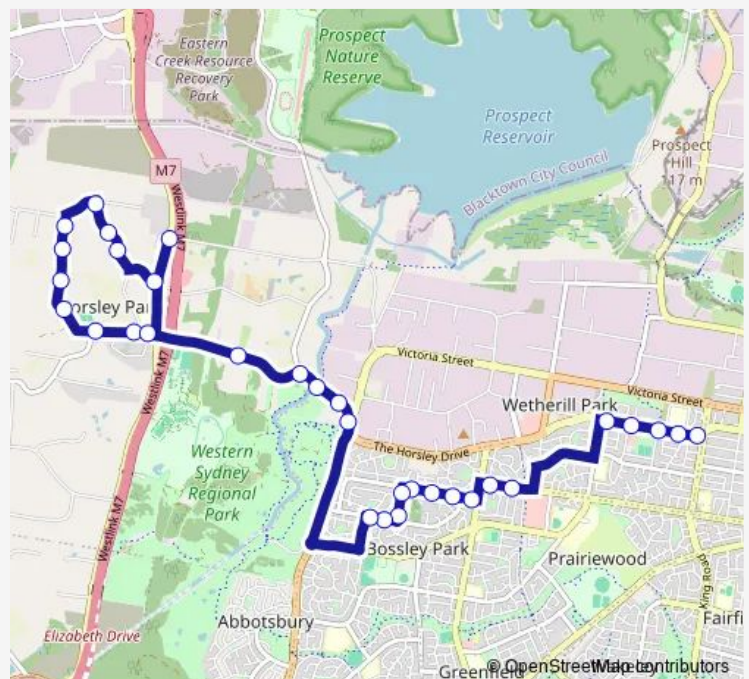

Bossley Rd Before Candlewood St

The Horsley Dr Opp Cowpasture Rd

The Horsley Dr After Cowpasture Rd

The Horsley Dr Opp Ferrers Rd

The Horsley Dr Opp Ferrers Rd

The Horsley Dr Opp Golf Driving Range

Route schedule

The Horsley Dr After Wetherill St — Horsley Park Public School, The Horsley Dr

Monday	08:21
Tuesday	08:21
Wednesday	08:21
Thursday	08:21
Friday	08:21
Saturday	—
Sunday	—

Route info

Direction: The Horsley Dr After Wetherill St

Stops: 32

Trip Duration: 0 hour 34 min

Wallgrove Rd At Chandos Rd

Redmayne Rd At Wallgrove Rd

Walworth Rd After Redmayne Rd

Walworth Rd Before Burley Rd

Walworth Rd St Burley Rd

Arundel Rd After Burley Rd

Arundle Rd Opp 125

74-80 Arundle Rd

30-38 Arundle Rd

The Horsley Dr Opp Horsley Park Shops

The Horsley Dr Opp Marion Primary School

Horsley Park Public School, The Horsley Dr

9049 School Bus time schedules and route maps are available in an offline PDF at busmaps.com. Use the busmaps.com website to see live bus times, train schedule or subway schedule, and step-by-step directions for all public transit in Liverpool