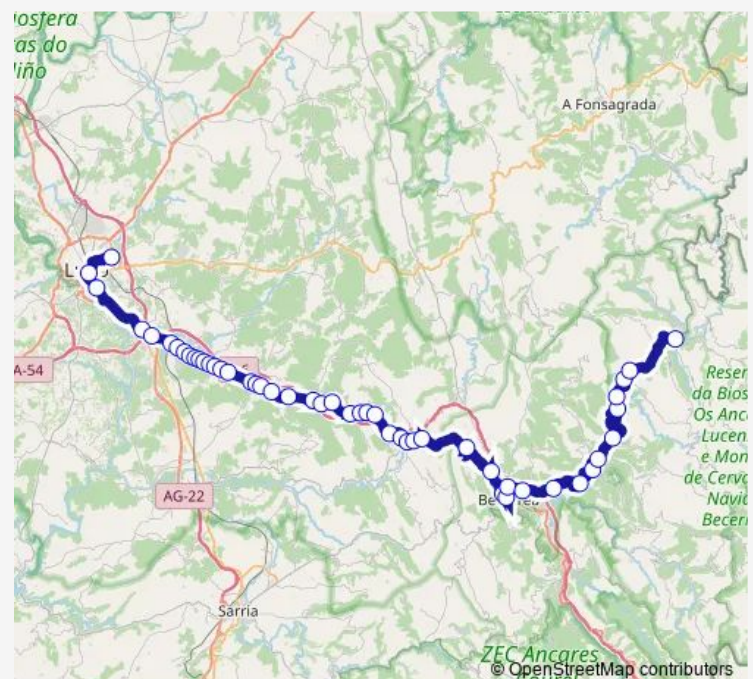

Gomeán Telefónica

Escardel (Dársena)

Veiga DE Anzuelos (Leche

Route schedule

Hospital Hula — Navia DE Suarna

Monday 12:15-18:15

Tuesday 12:15-18:15

Wednesday 12:15-18:15

Thursday —

Friday 12:15-18:15

Saturday 17:30

Sunday 10:30

Route info

Direction: Hospital Hula

Stops: 49

Trip Duration: 1 hour 40 min

Cruce Carballedo

A Valiña

Route schedule

Navia DE Suarna — Hospital Hula

Monday 07:15-14:30

Tuesday 07:15-14:30

Wednesday 07:15-14:30

Thursday —

Friday 07:15-14:30

Saturday 08:45

Sunday 17:00

Route info

Direction: Navia DE Suarna

Stops: 49

Trip Duration: 1 hour 40 min

Sobrado Castiñeiro