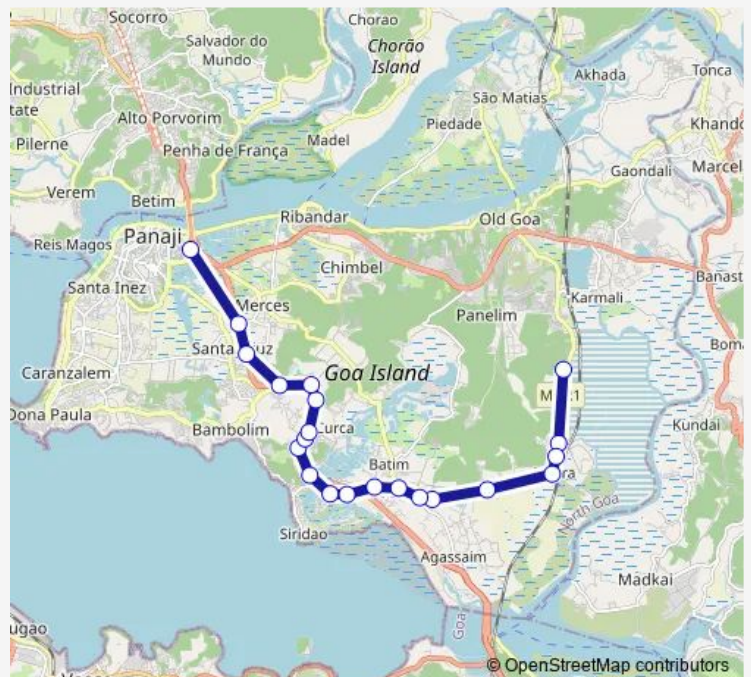

Thursday 07:10-18:15

Friday 07:10-18:15

Saturday 07:10-18:15

Sunday 07:10-18:15

Route info

Direction: Azossim

Stops: 21

Trip Duration: 0 hour 40 min