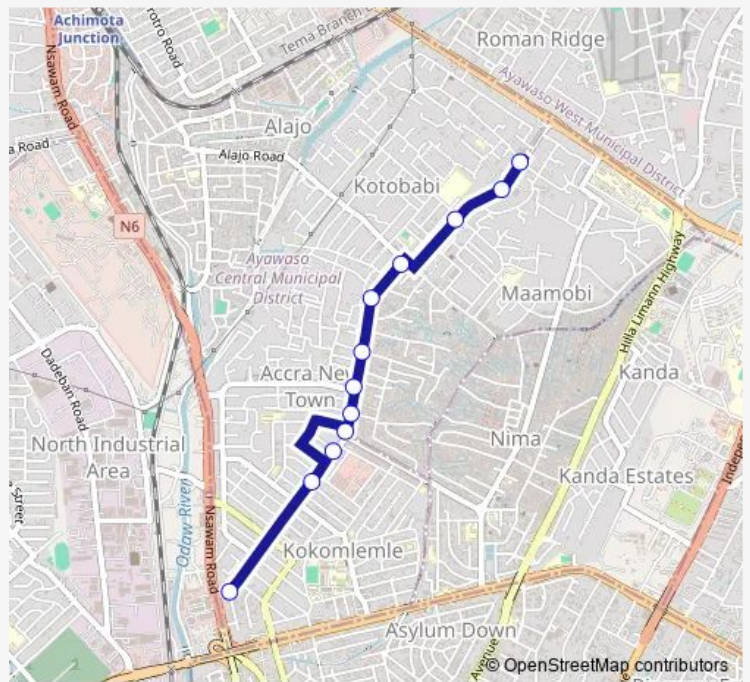

Bus 226A Circle Odor Rise to Pig Farm Station

[Go to website](#)

Direction
Terminal Circle Odor Rise — Terminal Pig Farm Station

12 stops

[Open route schedule](#)

- Terminal Circle Odor Rise
- Asantewaa
- Mallam Atta
- Nima Junction
- College
- Bank(Gcb)
- 37 Station
- Five Five
- Taxi Rank 311
- Abavana
- Top class
- Terminal Pig Farm Station

Route schedule
Terminal Circle Odor Rise — Terminal Pig Farm Station

Monday	09:57
Tuesday	09:57
Wednesday	09:57
Thursday	09:57
Friday	09:57
Saturday	09:57
Sunday	09:57

Route info

Direction: Terminal Circle Odor Rise

Stops: 12

Trip Duration: 0 hour 24 min

■ 226A — Circle Odor Rise to Pig Farm Station **BusMaps**

226A Bus time schedules and route maps are available in an offline PDF at busmaps.com. Use the busmaps.com website to see live bus times, train schedule or subway schedule, and step-by-step directions for all public transit in Accra