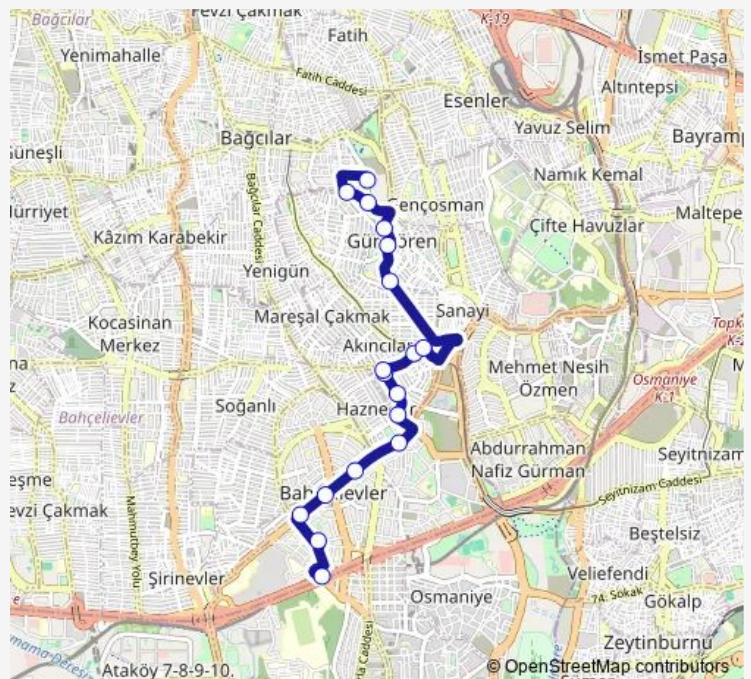

### Direction

Bahçelievler — Bağcılar Devlet Hastanesi

18 stops

[Open route schedule](#)

Bahçelievler

Komik Hasan Efendi Caddesi

Yayla

Huzurevi

Minibüs Durağı

Güngören

Doğanbey Cad.

Bağcılar Devlet Hast

Güngören Mezarlığı

Bağcılar Devlet Hastanesi

### Route schedule

Bahçelievler — Bağcılar Devlet Hastanesi

Monday 05:50

Tuesday 05:50

Wednesday 05:50

Thursday 05:50

Friday 05:50

Saturday 05:50

### Route info

Direction: Bahçelievler

Stops: 18

Trip Duration: 0 hour 17 min

■ Bahçelievler Metro İST-Kale İş M-Bağcılar 3 — Topkapi  
- Yayla - Çavuşpaşa - Otosanayi

Bahçelievler Metro İST-Kale İŞ M-Bağcılar 3 Bus time schedules and route maps are available in an offline PDF at [busmaps.com](https://busmaps.com). Use the [busmaps.com](https://busmaps.com) website to see live bus times, train schedule or subway schedule, and step-by-step directions for all public transit in Istanbul