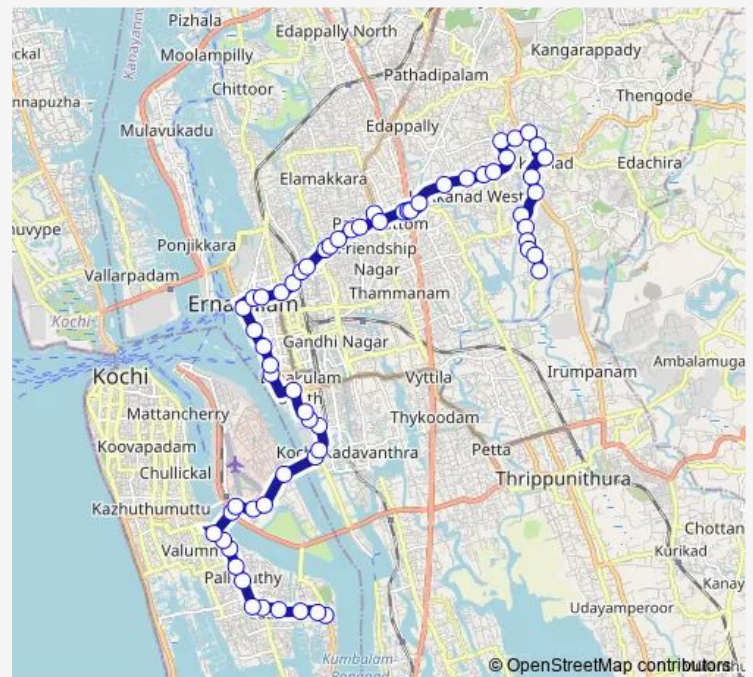

Thursday 06:00

Friday 06:00

Saturday 06:00

Sunday 06:00

Route info

Direction: Thuthiyoor Bus Stand

Stops: 61

Trip Duration: 1 hour 15 min