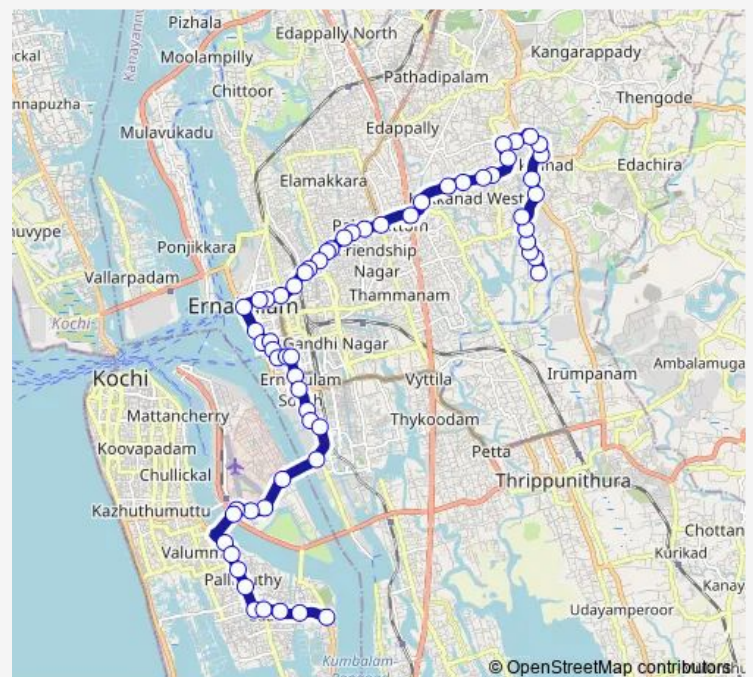

Thursday 06:00

Friday 06:00

Saturday 06:00

Sunday 06:00

Route info

Direction: Pambayi Moola

Stops: 62

Trip Duration: 1 hour 17 min

Thuthiyoor ↔ Pambayimoola

Pallimukk

Gandhi Square

Subash Park

Children's Park

Menaka

High Court Junction

Saritha