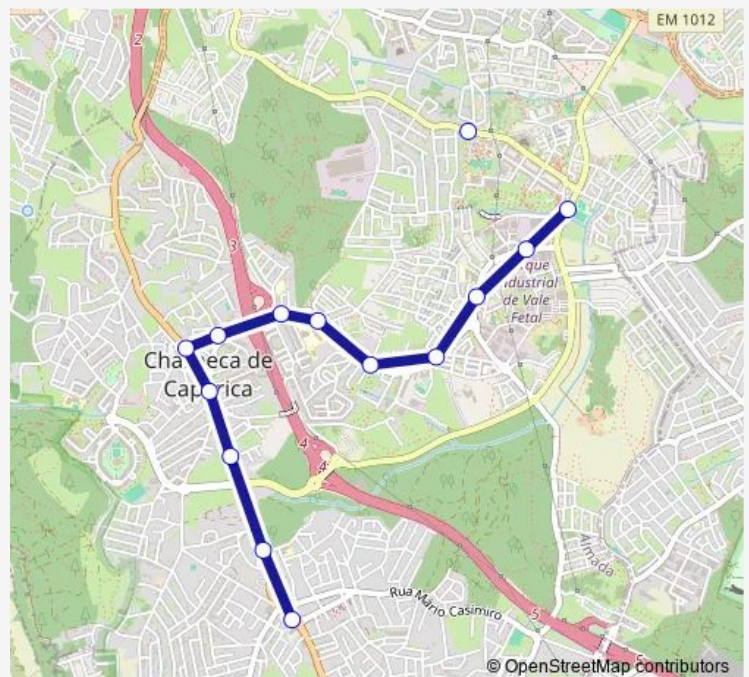

Bus 179 - Vale DE Figueira (Esc) - Charneca DE Caparica (via Vale Fetal)

[Go to website](#)

Direction

Vale Figueira (R Dr Alberto Araújo) Esc Daniel Sam — Ch Caparica (R António Andrade) Ladrilis

14 stops

[Open route schedule](#)

Vale Figueira (R Dr Alberto Araújo) Esc Daniel Sam

Vale Figueira (R Vale Figueira) Fte Posto Galp

Vale Figueira (Estr Bela Vista) Traseiras C M Alma

Vale Fetal (Estr Bela Vista 60)

Route schedule

Vale Figueira (R Dr Alberto Araújo) Esc Daniel Sam — Ch Caparica (R António Andrade) Ladrilis

Monday 13:40-17:10

Tuesday 13:40-17:10

Wednesday 13:40-17:10

Thursday 13:40-17:10

Friday 13:40-17:10

Saturday —

Sunday —

Route info

Direction: Vale Figueira (R Dr Alberto Araújo) Esc Daniel Sam

Stops: 14

Trip Duration: 0 hour 20 min

Bus time schedules and route maps are available in an offline PDF at busmaps.com. Use the busmaps.com website to see live bus times, train schedule or subway schedule, and step-by-step directions for all public transit in Lisbon