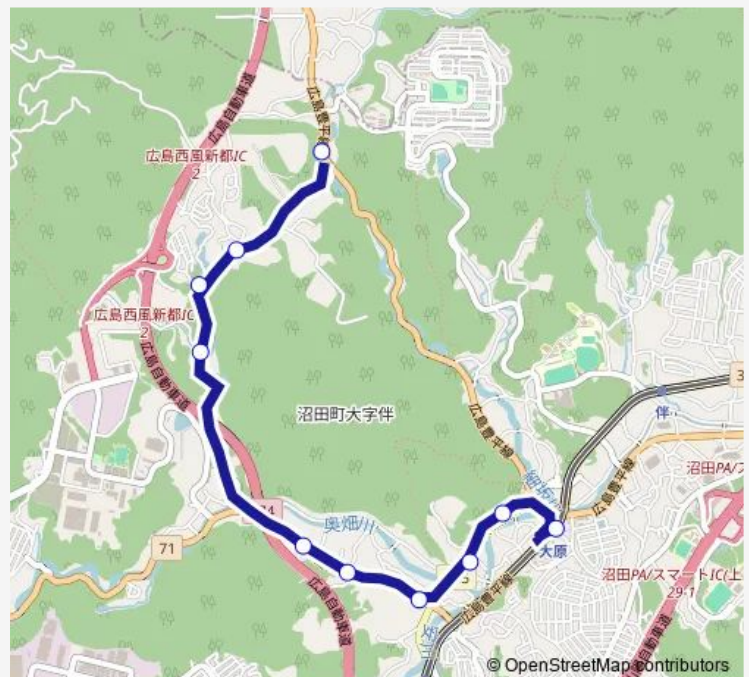

伴学校

伴交番前

三城田中

三城田上

猿峠

油木谷

椎原

下大下

Route schedule

大原駅 — 下大下

Monday 13:31-18:13

Tuesday 13:31-18:13

Wednesday 13:31-18:13

Thursday 13:31-18:13

Friday 13:31-18:13

Saturday —

Sunday —

Route info

Direction: 大原駅

Stops: 10

Trip Duration: 0 hour 12 min

■ 大原駅→椎原→下大下

大原駅→椎原→下大下 Bus time schedules and route maps are available in an offline PDF at busmaps.com. Use the busmaps.com website to see live bus times, train schedule or subway schedule, and step-by-step directions for all public transit in Hiroshima