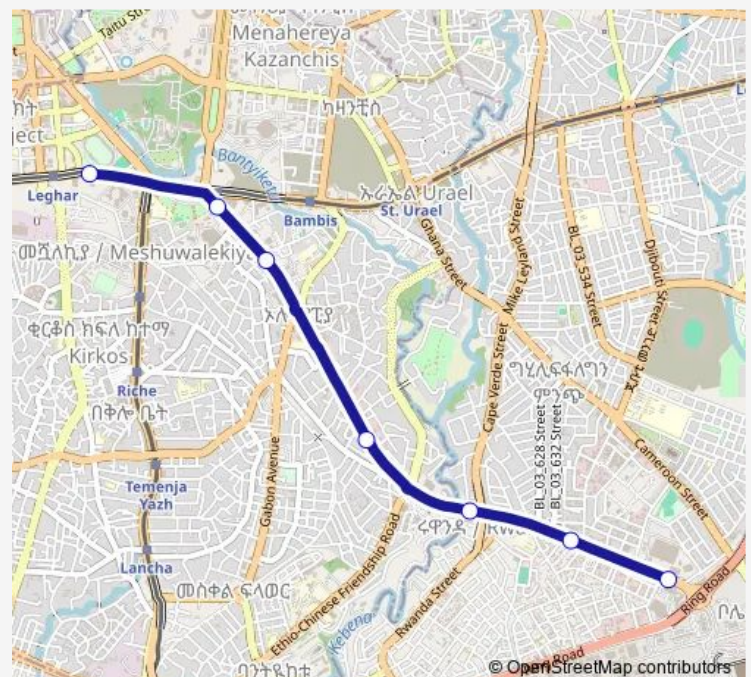

Bus Tx KRK 017 Stadium ↔ Bole Bridge (Minibus)

[Go to website](#)

Direction

Bole Bridge — Stadium

8 stops

[Open route schedule](#)

Bole Bridge

Friendship Building

Rwanda

Wollo Sefer

Bole Printing Press

Dembel

Flamingo

Stadium

Route schedule

Bole Bridge — Stadium

Monday	06:00
Tuesday	06:00
Wednesday	06:00
Thursday	06:00
Friday	06:00
Saturday	06:00
Sunday	06:00

Route info

Direction: Bole Bridge

Stops: 8

Trip Duration: 0 hour 40 min

Tx KRK 017 — Stadium ↔ Bole Bridge (Minibus)

Direction

Stadium — Bole Bridge

7 stops

[Open route schedule](#)

Stadium

Flamingo

Dembel

Bole Printing Press