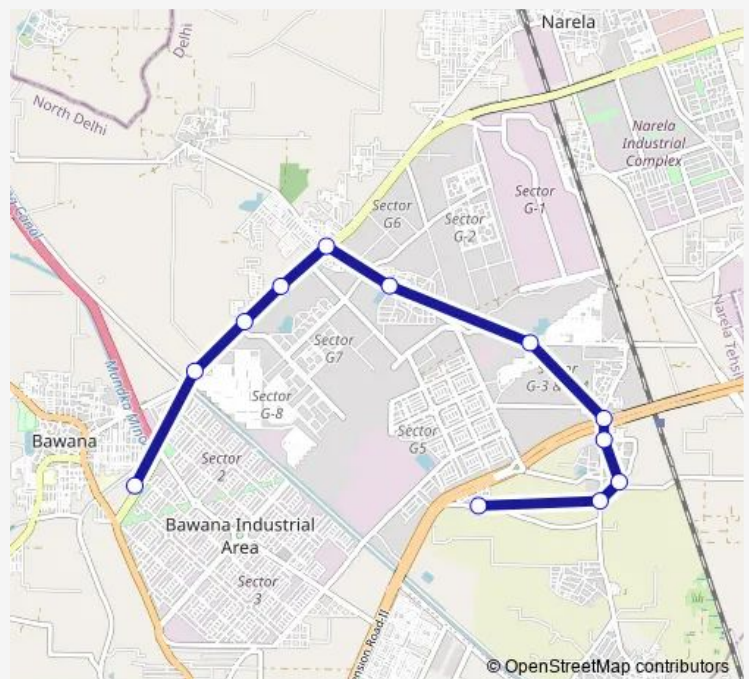

Bus 172estlup

[Go to website](#)

Direction

Metro Vihar Holambi Khurd Terminal — Bawana Sec 1 Cluster Depot

12 stops

[Open route schedule](#)

Metro Vihar Holambi Khurd Terminal

Mann School

Bawana JJ Colony Crpf Camp

Bawana Sec 1 Cluster Depot

Route schedule

Metro Vihar Holambi Khurd Terminal — Bawana Sec 1 Cluster Depot

Monday 08:18-17:05

Tuesday 08:18-17:05

Wednesday 08:18-17:05

Thursday 08:18-17:05

Friday 08:18-17:05

Saturday 08:18-17:05

Sunday 08:18-17:05

Route info

Direction: Metro Vihar Holambi Khurd Terminal

Stops: 12

Trip Duration: 0 hour 39 min

172estlup Bus time schedules and route maps are available in an offline PDF at busmaps.com. Use the busmaps.com website to see live bus times, train schedule or subway schedule, and step-by-step directions for all public transit in Alipur