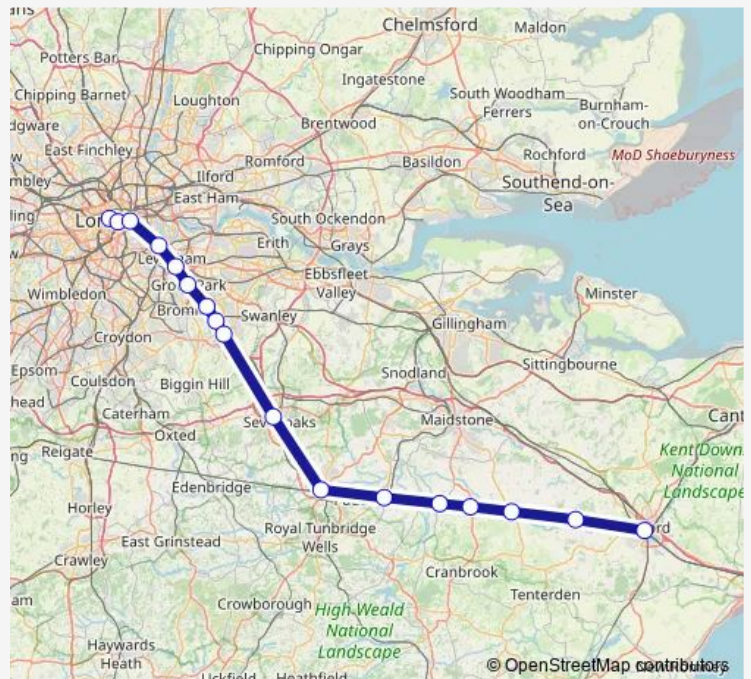

### Direction

London Charing Cross — Ashford International

12 stops

[Open route schedule](#)

London Charing Cross

London Waterloo East

London Bridge

New Cross

### Route schedule

London Charing Cross — Ashford International

Monday —

Tuesday —

Wednesday —

Thursday —

Friday —

Saturday —

### Route info

Direction: London Charing Cross

Stops: 12

Trip Duration: 1 hour 20 min

■ Se:Chx->Afk — SE train service from CHX to Afk

## Direction

London Charing Cross — Ashford International

17 stops

[Open route schedule](#)

London Charing Cross

London Waterloo East

London Bridge

New Cross