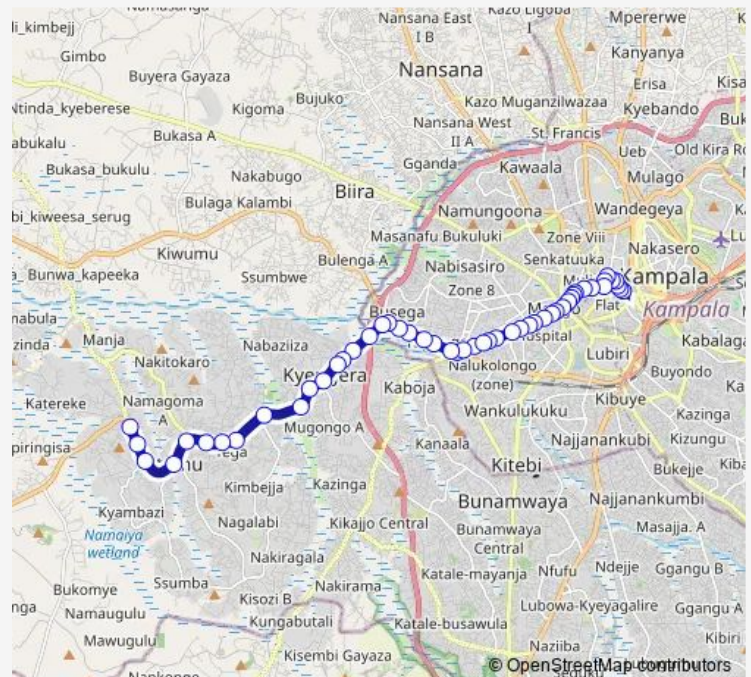

Lubiri Secondary School

### Route schedule

Shree Gopal Limited (Martin Rd) — Oilcom (Nsangi)

Monday 06:30-19:00

Tuesday 06:30-19:00

Wednesday 06:30-19:00

Thursday 06:30-19:00

Friday 06:30-19:00

Saturday 06:30-19:00

### Route info

Direction: Shree Gopal Limited (Martin Rd)

Stops: 52

Trip Duration: 1 hour 28 min

IC067 — New Taxi Park-Nsangi

Mbubi

Free Zone Bar

Nateete Pacify Shopping Centre