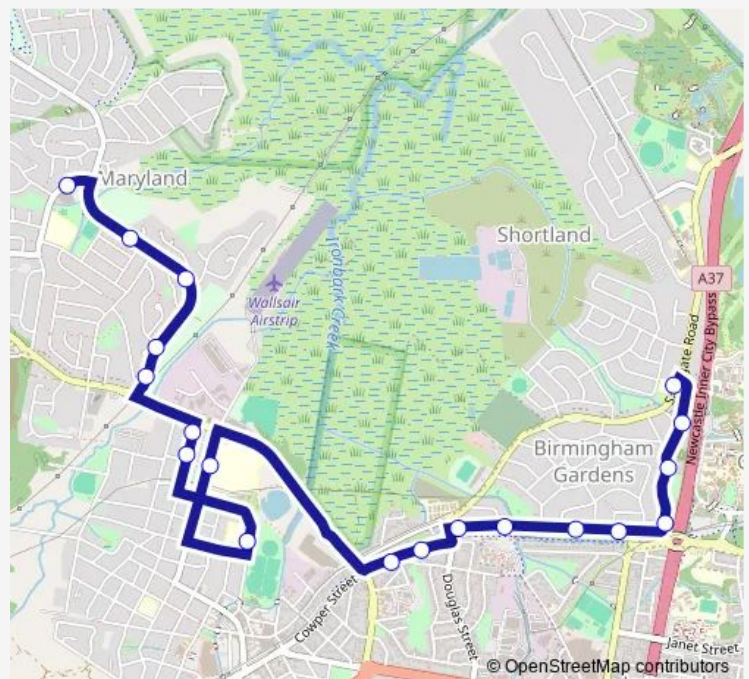

Our Lady Of Victories Primary School, Sandgate Rd

Vale St Opp Coughlin St

Moore St After Vale St

Moore St Before Wilkinson Av

Wilkinson Av Opp King St

Wilkinson Av Opp Morris St

Wilkinson Av Opp Cunningham St

Wilkinson Av Opp Birmingham Gardens Ambulance Station

Cameron St After Douglas St

Cameron St At Nash St

Callaghan College Wallsend Campus, Macquarie St

Plattsburg Public School, Boscawan St

Wentworth St After Abel St

Wentworth St Opp Richardson St

Maryland Dr After Beauford Av

Maryland Dr At Tulloch Av

Maryland Dr Opp Gunsynd Cl

Maryland Dr After Holywell St

Maryland Shopping Centre, Boundary Rd

Route schedule

Our Lady Of Victories Primary School, Sandgate Rd — Maryland Shopping Centre, Boundary Rd

Monday	15:05
Tuesday	15:05
Wednesday	15:05
Thursday	15:05
Friday	15:05
Saturday	—
Sunday	—

Route info

Direction: Our Lady Of Victories Primary School, Sandgate Rd

Stops: 19

Trip Duration: 0 hour 12 min

1377 School Bus time schedules and route maps are available in an offline PDF at busmaps.com. Use the busmaps.com website to see live bus times, train schedule or subway schedule, and step-by-step directions for all public transit in Newcastle