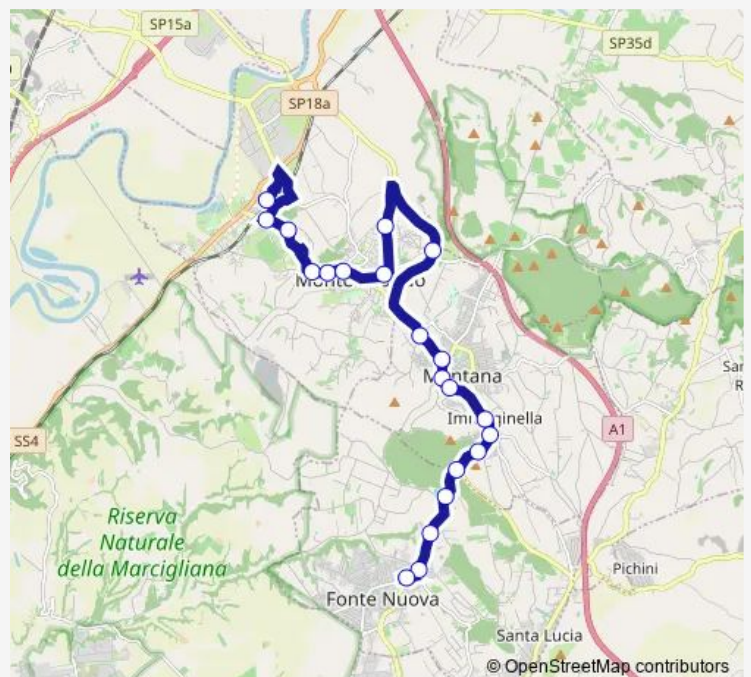

Fonte Nuova | Via Nomentana Via Santa Lucia # f13871

Route schedule

Monterotondo | Stazione FS # f13938 — Fonte Nuova | Largo Fiamme Gialle # f0009

Monday	07:35
Tuesday	07:35
Wednesday	07:35
Thursday	07:35
Friday	07:35
Saturday	—
Sunday	—

Route info

Direction: Monterotondo | Stazione FS # f13938

Stops: 21

Trip Duration: 1 hour 0 min

Monterotondo - Fonte Nuova # Mr423a

Bus time schedules and route maps are available in an offline PDF at busmaps.com. Use the busmaps.com website to see live bus times, train schedule or subway schedule, and step-by-step directions for all public transit in Mentana