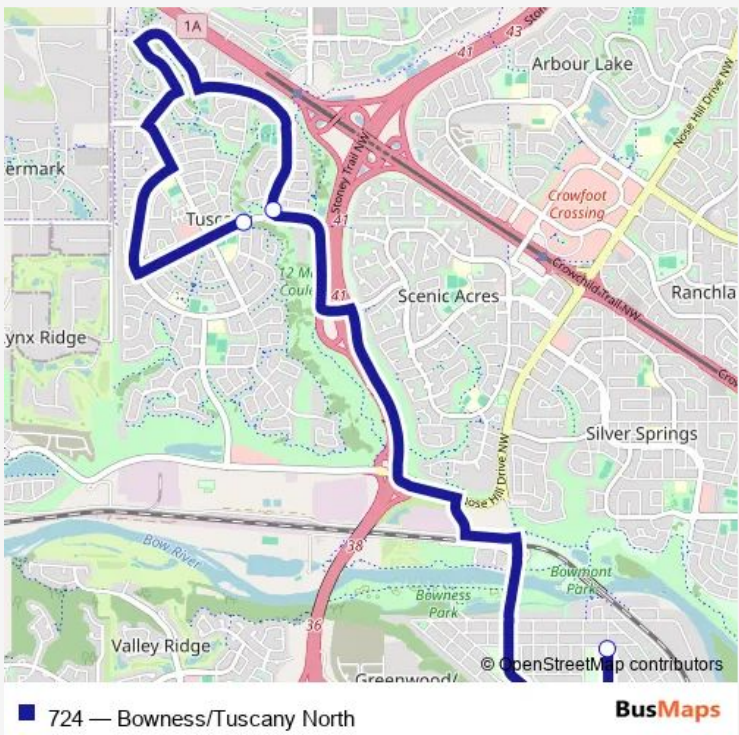

**Bus 724 Bowness/Tuscany North**

[Go to website](#)

**Direction**  
 NB Tuscany Springs BV @ Tuscany BV Nw — SB 77 ST NW @ 46 AV Nw  
 24 stops  
[Open route schedule](#)

- NB Tuscany Springs BV @ Tuscany BV Nw
- NB Tuscany Springs BV @ Tuscarora CL Nw
- NB Tuscany Springs BV @ Tuscarora WY Nw
- NB Tuscany Springs BV @ Tuscarora ME Nw
- NB Tuscany Springs BV @ S.of Tuscany Springs GD Nw
- WB Tuscany Springs BV @ Tuscany Springs PL Nw
- WB Tuscany Springs BV @ Tuscany Springsht Nw
- Nbtuscany Springs BV @ Tusslewood VW Nw
- NB Tuscany Springs BV @ Tusslewood TC Nw
- SB Tusslewood DR @ S.Of Tuscany Springs BV Nw
- SB Tusslewood DR @ Tusslewood HT Nw
- SB Tuscany Springs HL @ Tusselwood DR Nw
- SB Tuscany WY @ Tuscany Springs HL Nw
- SB Tuscany WY @ Tuscany Ridge HT Nw
- WB Tuscany DR @ Tuscany WY Nw
- SB Tuscany DR @ Tuscany Ridge CR Nw
- EB Tuscany BV @ Tuscany WY Nw
- EB Tuscany BV @ Tuscany Hills RD Nw
- EB Tuscany BV @ Tuscany Springs BV Nw
- SB 87 ST NW @ Nose Hill Dr
- SB 85 ST NW @ 48 AV Nw

Route schedule

NB Tuscany Springs BV @ Tuscany BV Nw — SB 77 ST NW @ 46 AV Nw

Monday	08:18
Tuesday	08:18
Wednesday	08:18
Thursday	08:18
Friday	08:18
Saturday	—
Sunday	—

**Route info**

Direction: NB Tuscany Springs BV @ Tuscany BV Nw

Stops: 24

Trip Duration: 0 hour 32 min

EB 46 AV NW @ 84 ST Nw

EB 46 AV NW @ 81 ST Nw

SB 77 ST NW @ 46 AV Nw

**Direction**

SB 77 ST NW @ 46 AV Nw — EB Tuscany BV @ Tuscany Hills RD Nw

3 stops

[Open route schedule](#)

SB 77 ST NW @ 46 AV Nw

NB Tuscany Springs BV @ Tuscany BV Nw

EB Tuscany BV @ Tuscany Hills RD Nw