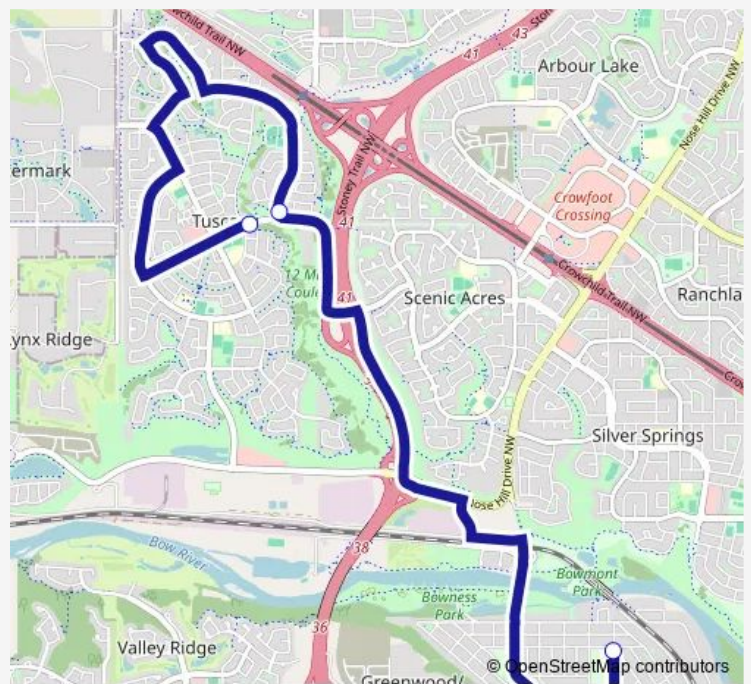

Bus 724 Bowness/Tuscany North

[Go to website](#)

Direction
 NB Tuscany Springs BV @ Tuscany BV Nw — SB 77 ST NW @ 46 AV Nw
 24 stops
[Open route schedule](#)

- NB Tuscany Springs BV @ Tuscany BV Nw
- NB Tuscany Springs BV @ Tuscarora CL Nw
- NB Tuscany Springs BV @ Tuscarora WY Nw
- NB Tuscany Springs BV @ Tuscarora ME NW
- NB Tuscany Springs BV @ S.of Tuscany Springs GD Nw
- WB Tuscany Springs BV @ Tuscany Springs PL NW
- WB Tuscany Springs BV @ Tuscany SpringsHT NW
- NBTuscany Springs BV @ Tusslewood VW NW
- NB Tuscany Springs BV @ Tusslewood TC NW
- SB Tusslewood DR @ S.OF Tuscany Springs BV NW
- SB Tusslewood DR @ Tusslewood HT NW
- SB Tuscany Springs HL @ Tusselwood DR Nw
- SB Tuscany WY @ Tuscany Springs HL Nw
- SB Tuscany WY @ Tuscany Ridge HT Nw
- WB Tuscany DR @ Tuscany WY NW
- SB Tuscany DR @ Tuscany Ridge CR NW
- EB Tuscany BV @ Tuscany WY Nw
- EB Tuscany BV @ Tuscany Hills RD Nw
- EB Tuscany BV @ Tuscany Springs BV Nw
- SB 87 ST NW @ Nose Hill Dr
- SB 85 ST NW @ 48 AV Nw

Route schedule

NB Tuscany Springs BV @ Tuscany BV Nw — SB 77 ST NW @ 46 AV Nw

Monday	08:18
Tuesday	08:18
Wednesday	08:18
Thursday	08:18
Friday	08:18
Saturday	—
Sunday	—

Route info

Direction: NB Tuscany Springs BV @ Tuscany BV Nw

Stops: 24

Trip Duration: 0 hour 32 min

724 — Bowness/Tuscany North

EB 46 AV NW @ 84 ST Nw

EB 46 AV NW @ 81 ST Nw

SB 77 ST NW @ 46 AV Nw

Direction

SB 77 ST NW @ 46 AV Nw — EB Tuscany BV @ Tuscany Hills RD Nw

Tuesday 15:40

Wednesday 15:40

Thursday 15:40

Friday 14:05

Saturday —

Sunday —

Route info

Direction: SB 77 ST NW @ 46 AV Nw