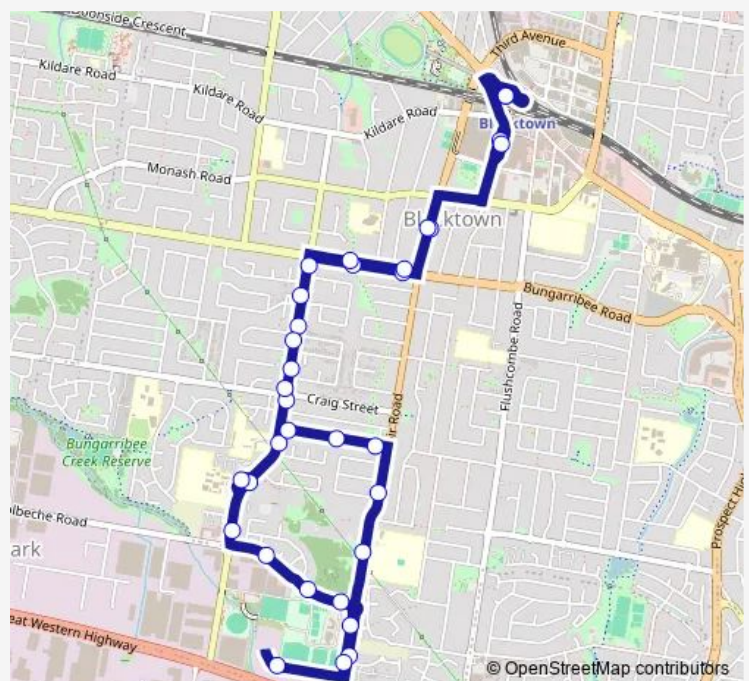

Walters Rd After Craig St

Walters Road Opp Walters Road Public School

St Dominics Nursing Home, Walters Rd

Evans High School Bus Bay, Walters Rd

Walters Rd Before Holbeche Rd

Holbeche Rd At Murtha St

Holbeche Rd At Vangeli St

Holbeche Rd Before Lidco St

Holbeche Rd Opp Contaplas St

Holbeche Rd Before Penelope Cres

Doonside Rd After Holbeche Rd

Doonside Rd Before Great Western Hwy

Brabham Dr After Great Western Hwy

Route schedule

Route info

Direction: Blacktown Station, Stand F

Stops: 43

Trip Duration: 0 hour 56 min

724 — Blacktown to Arndell Park via Huntingwood (Loop Service) **BusMaps**

Brabham Dr Before Huntingwood Dr

Peter Brock Dr After Brabham Dr