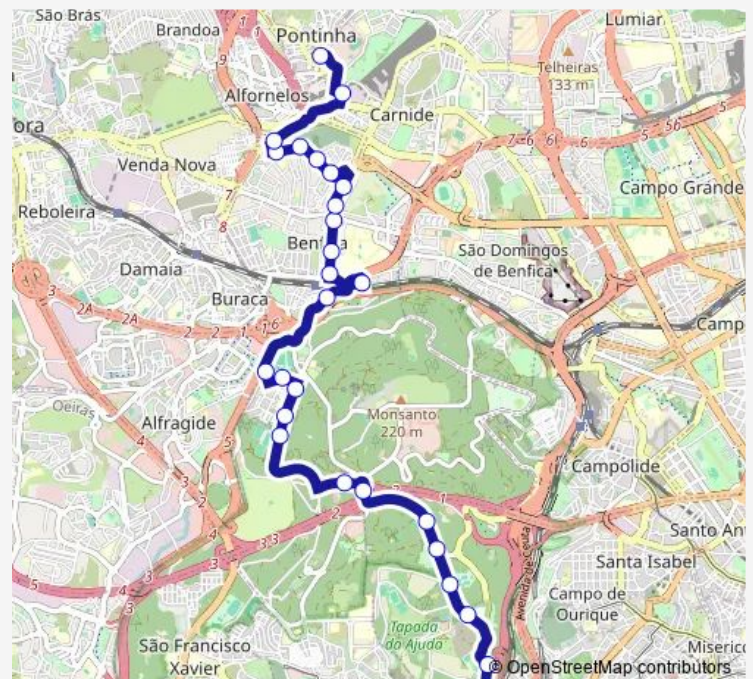

Thursday 00:20-23:45

Friday 00:20-23:45

Saturday 00:20-23:45

Sunday 00:20-23:45

Route info

Direction: Alcântara - Cç. Tapada

Stops: 29

Trip Duration: 0 hour 28 min