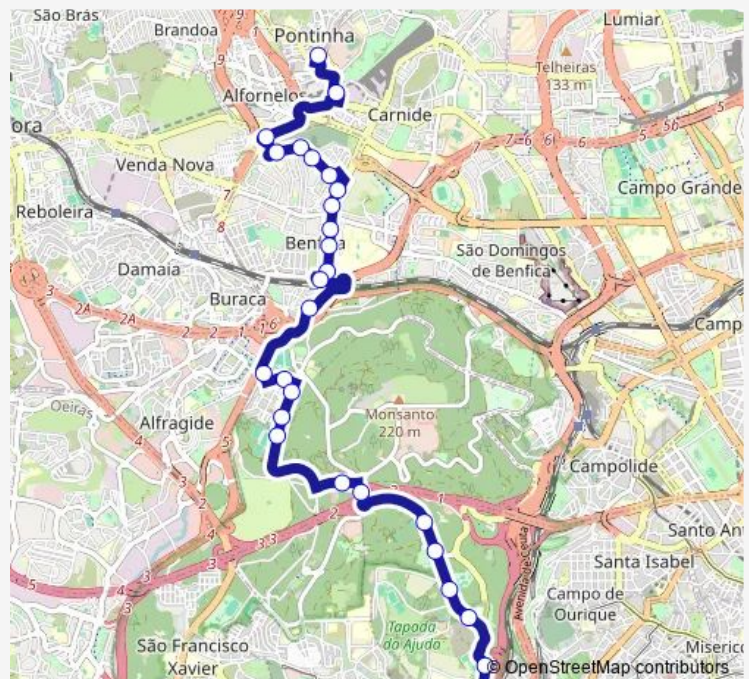

### Route schedule

Alcântara - Cç. Tapada — Pontinha

Monday 00:20-23:45

Tuesday 00:20-23:45

Wednesday 00:20-23:45

Thursday 00:20-23:45

Friday 00:20-23:45

Saturday 00:20-23:45

### Route info

Direction: Alcântara - Cç. Tapada

Stops: 29

Trip Duration: 0 hour 29 min

724 — Pontinha - Alcântara

BusMaps

Qta. Granja - Av. Uruguai

Estr. Arneiros