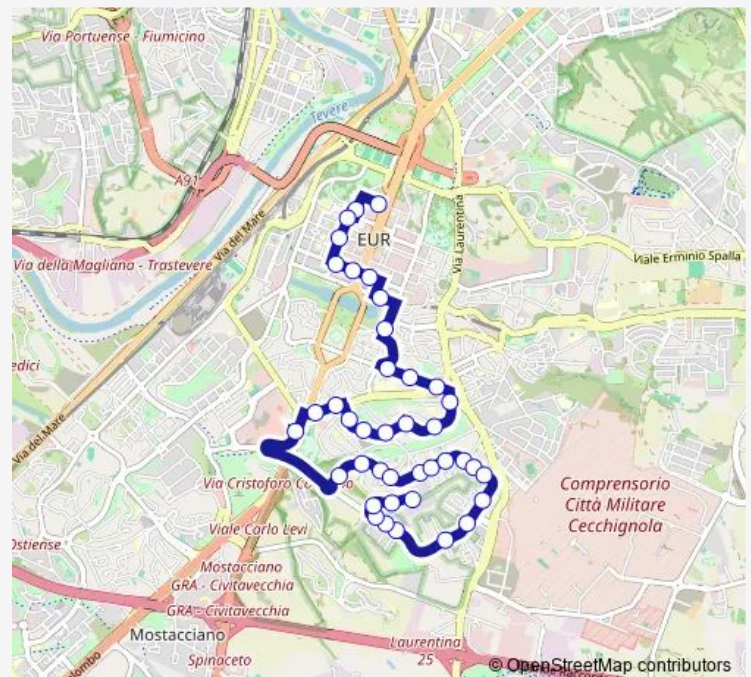

LEVI/PIOVENE

Route schedule

GADDA — AGRICOLTURA

Monday 06:44-21:00

Tuesday 06:44-21:00

Wednesday 06:44-21:00

Thursday 06:44-21:00

Friday 06:44-21:00

Saturday 06:41-21:00

Sunday —

Route info

Direction: GADDA

Stops: 41

Trip Duration: 0 hour 41 min

COLOMBO/PACIFICO

Oceano Atlantico/Colombo

Oceano Atlantico/Pavese

Oceano Atlantico/Colombo

COLOMBO/PACIFICO

Silone/Morante

Silone/Saponaro

Silone/Brunamonti

Silone/Vergani

Route schedule

Route info

Direction: AGRICOLTURA

Stops: 40

Trip Duration: 0 hour 49 min

Silone/Lanza

Silone/Fenoglio

Silone/Drigo

Silone/Marotta