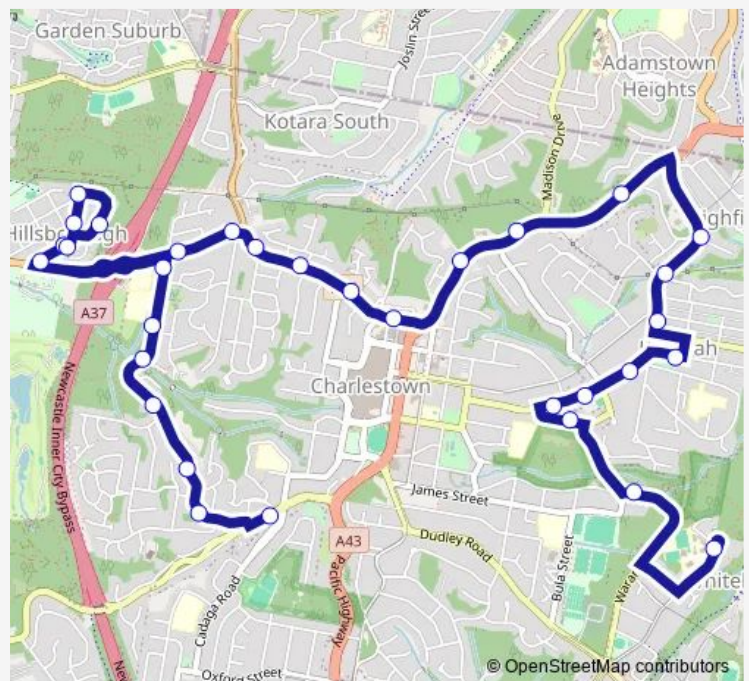

Charlestown Rd At Robert St

Centrelink, Charlestown Rd

Pacific Hwy After Sherburn Pl

Route schedule

Warners Bay Rd After Gadaga Rd — Whitebridge High School, Lonus Av

| | |
|-----------|-------|
| Monday | 08:10 |
| Tuesday | 08:10 |
| Wednesday | 08:10 |
| Thursday | 08:10 |
| Friday | 08:10 |
| Saturday | — |
| Sunday | — |

Route info

Direction: Warners Bay Rd After Gadaga Rd

Stops: 32

Trip Duration: 0 hour 32 min

Pacific Hwy Opp Ocean View Pde

Pacific Hwy Opp George St

Kahibah Rd At Margaret St

Kahibah Rd At Collarena Cres

Monday 15:41

Tuesday 15:41

Wednesday 15:41

Thursday 15:41

Friday 15:41

Saturday —

Sunday —

Route info

Direction: Whitebridge High School, Lonus Av

Stops: 34

Trip Duration: 0 hour 28 min

Robina Dr Opp Avon Cl

Chadwick St At Moody St

Chadwick St At Hillsborough Rd

Waratah Av After Hillsborough Rd

Waratah Av At Brett St