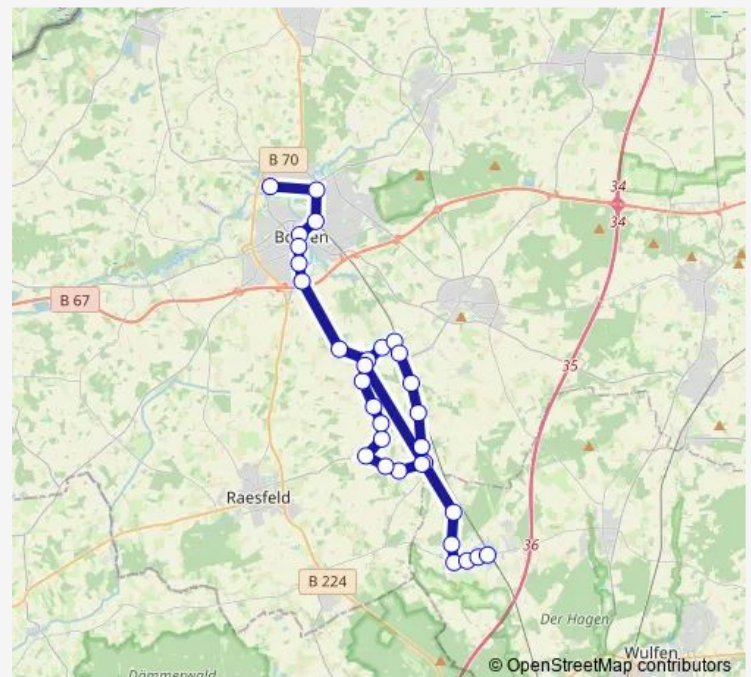

### Route schedule

Dorsten R therweg — Borken, Jodocus N nning Ge

Monday 06:42

Tuesday 06:42

Wednesday 06:42

Thursday 06:42

Friday 06:42

Saturday —

### Route info

Direction: Dorsten R therweg

Stops: 21

Trip Duration: 0 hour 34 min

724 — Borken - Marbeck - Rhade