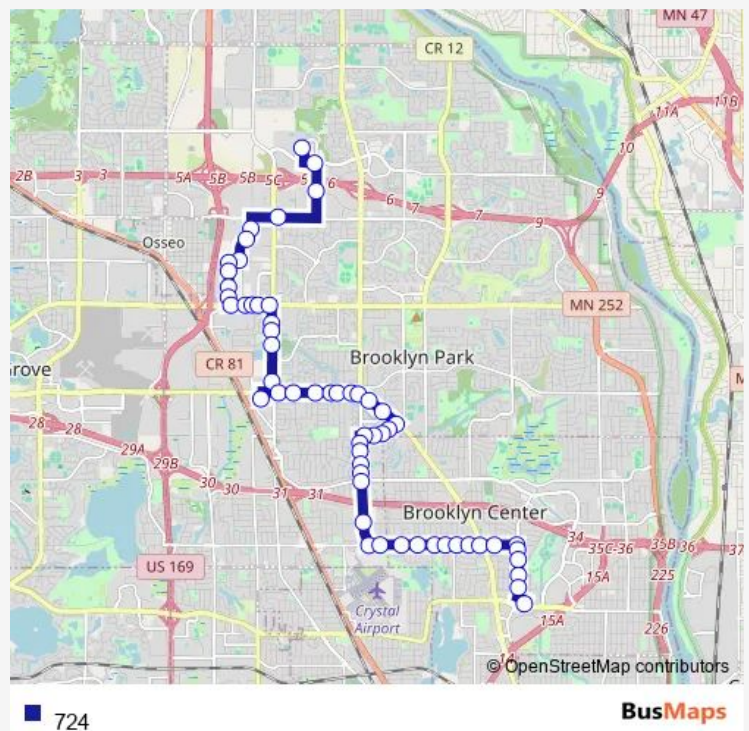

63rd Ave N & Kyle Ave N

63rd Ave N & Kathrene Dr

63rd Ave N & Perry Ave N

63rd Ave N & Scott Ave N

63rd Ave N & Welcome Ave N

Zane Ave N & 63rd Ave N

Zane Ave N & 65th Ave N

Zane Ave N & 69th Ave N

Zane Ave N & Bethia Lane / 71st Ave

Zane Ave N & Century Blvd

Zane Ave N & 73rd Ave N

Route schedule

Brooklyn Ctr Transit Ctr Gate C — Target Bldg B & #7000
Oak Grove Pkwy

Monday	05:33-00:45 ⁺¹
Tuesday	05:30-00:52 ⁺¹
Wednesday	05:33-00:45 ⁺¹
Thursday	05:33-00:45 ⁺¹
Friday	05:33-00:45 ⁺¹
Saturday	05:30-00:52 ⁺¹
Sunday	07:00-00:42 ⁺¹

Route info

Direction: Brooklyn Ctr Transit Ctr Gate C

Stops: 55

Trip Duration: 0 hour 33 min

73rd Ave N & #5849

73rd Ave N & #5805

73rd Ave (Regent) & Unity Ave N

Regent Ave N & #7455

Regent Ave N & #7451

Brooklyn Blvd & Regent Ave N

Brooklyn Blvd & Unity Ave N

Brooklyn Blvd & Welcome Ave N

Brooklyn Blvd & Brunswick Ave N

Brooklyn Blvd & Shingle Creek Dr

Brooklyn Blvd & Tessman Dr

Brooklyn Blvd & Hampshire Ave N