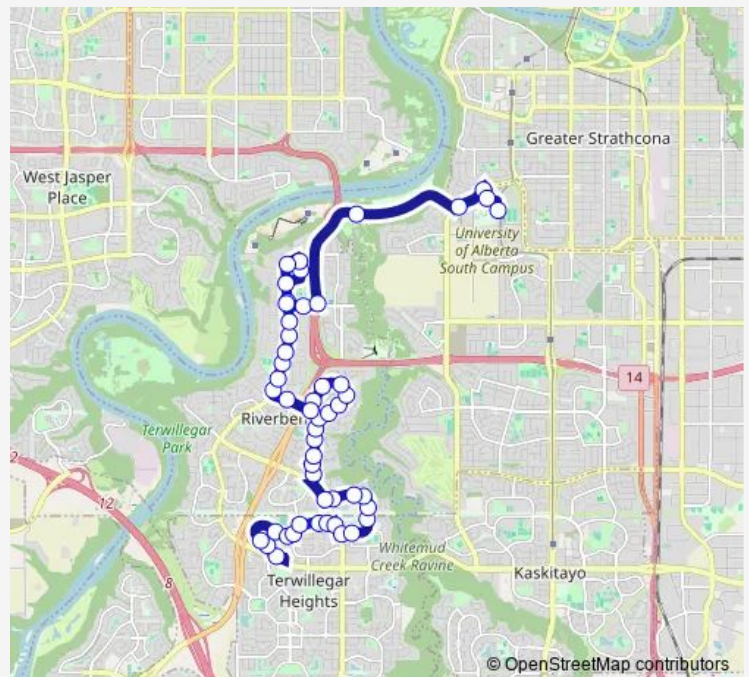

Riverbend Road & 56 Avenue

Riverbend Road & 53 Avenue

Riverbend Road & 53 Avenue

Riverbend Road & 48 Avenue

Riverbend Road & 45 Avenue

Riverbend Road & 43 Avenue

Riverbend Road & 40 Avenue

Rhatigan Road E & 40 Avenue

Bulyea Road & Terwillegar Drive

Burton Road & Burton Close

442 Burton Road West

Burton Road & Burrows Crescent

Route schedule

South Campus Fort Edmonton Transit Centre Bay F —
Leger Transit Centre Bay E

Monday	05:40-18:09
Tuesday	05:40-18:09
Wednesday	05:40-18:09
Thursday	05:40-18:09
Friday	05:40-18:09
Saturday	—
Sunday	—

Route info

Direction: South Campus Fort Edmonton Transit Centre
Bay F

Stops: 46

Trip Duration: 0 hour 36 min

724 — Leger - Brander Gardens - South Campus

Burton Road & Burton Crescent

Burton Road & Butterworth Drive

Friday 05:30-17:30

Saturday —

Sunday —

Route info

Direction: Leger Transit Centre Bay E

Stops: 51

Trip Duration: 0 hour 40 min

Burton Road & Butchart Drive