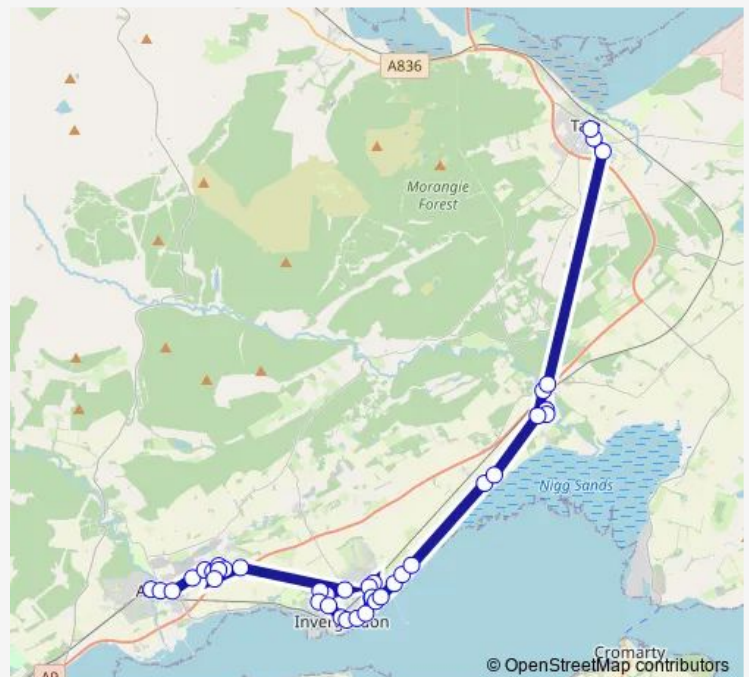

Thursday 09:00-15:00

Friday 09:00-15:00

Saturday 08:32-15:00

Sunday —

Route info

Direction: County Carpets

Stops: 45

Trip Duration: 1 hour 7 min