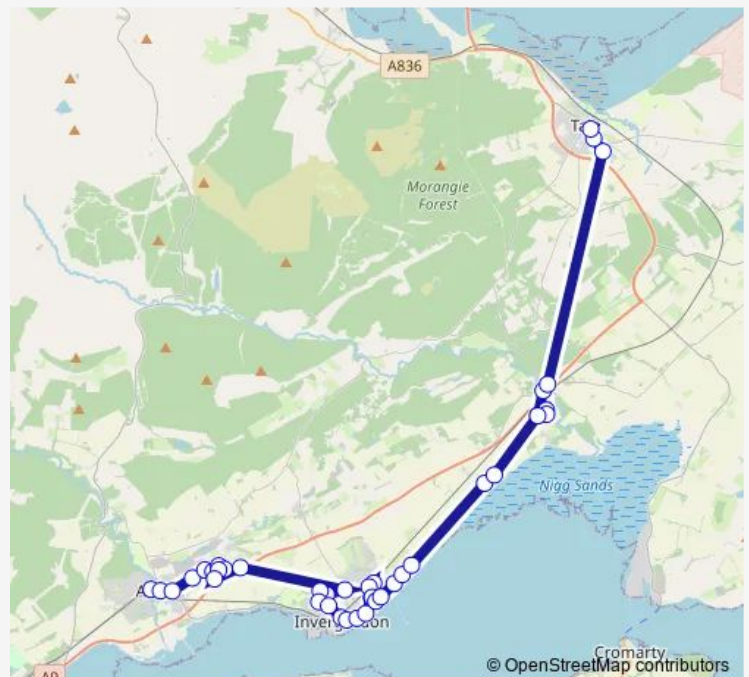

Thursday 09:00-15:00

Friday 09:00-15:00

Saturday 08:32-15:00

Sunday —

Route info

Direction: County Carpets

Stops: 45

Trip Duration: 1 hour 7 min