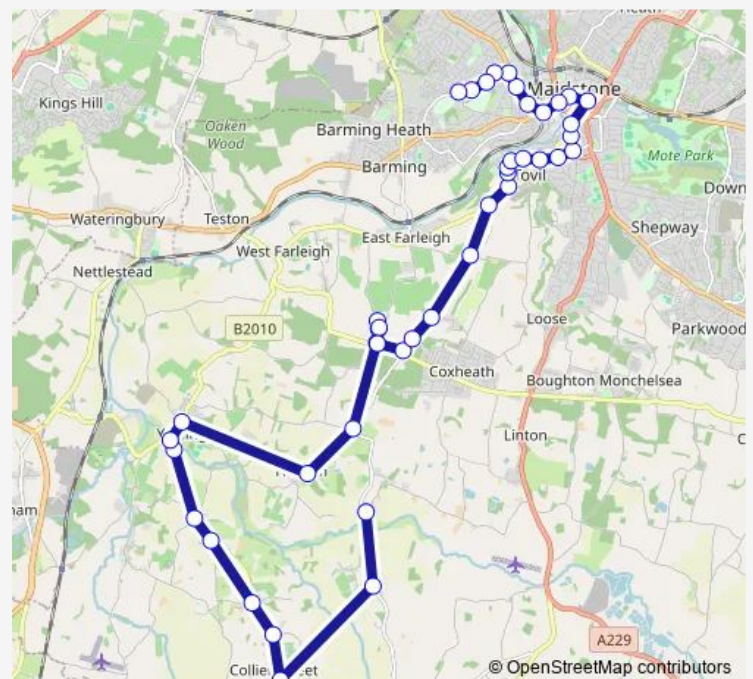

### Direction

George Street — Saxon Mews

43 stops

[Open route schedule](#)

George Street

Raynham Villas

School

Haviker Street

### Route schedule

George Street — Saxon Mews

Monday 06:56

Tuesday 06:56

Wednesday 06:56

Thursday 06:56

Friday 06:56

Saturday —

### Route info

Direction: George Street

Stops: 43

Trip Duration: 1 hour 23 min

■ 25A — Chainhurst - Tovil - Maidstone

BusMaps

Lower Road

Recycling Centre

Tovil Green Court

Burial Ground Lane

Launder Way

Beaconsfield Road

Courtenay Road

Brenchley Road

Coombe Road

Hayle Road