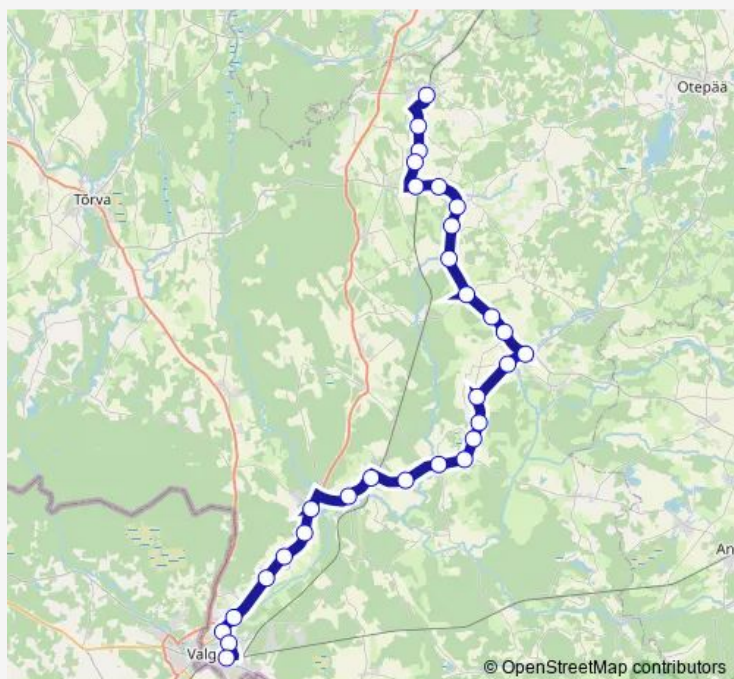

Route schedule

Puka — Valga bussijaam

Monday	06:40
Tuesday	06:40
Wednesday	06:40
Thursday	06:40
Friday	06:40
Saturday	06:40
Sunday	—

Route info

Direction: Puka

Stops: 30

Trip Duration: 0 hour 50 min

25A — Puka - Valga

Tõlliste

Sooru

Laane

Allee

Paju

Kelli

Tartu

Foori