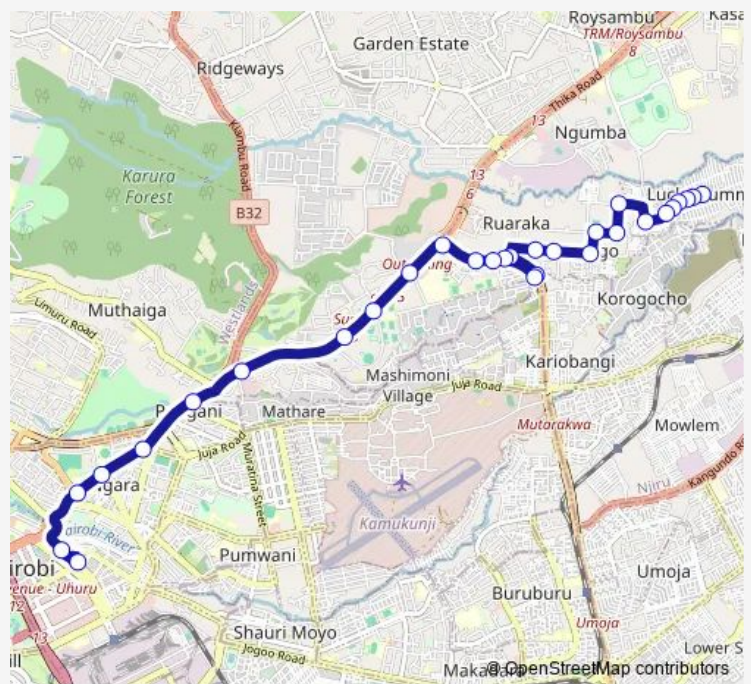

Route schedule

Lucky Summer Terminal — Odeon

Monday	06:00
Tuesday	06:00
Wednesday	06:00
Thursday	06:00
Friday	06:00
Saturday	06:00
Sunday	06:00

Route info

Direction: Lucky Summer Terminal

Stops: 30

Trip Duration: 0 hour 36 min

25A — Odeon-Pangani-Alssops-Baba Dogo-Lucky Summer

KCA/Survey

Utalii

Muthaiga

Pangani/Muthaiga Footbridge

Guru Nanak

KIE/Pioneer

Ngara Stage

Koja

Odeon

Direction

Odeon — Lucky Summer Terminal

30 stops

[Open route schedule](#)

Odeon

Ngara

Mwisho

Baba Dogo Terminal

Gathecha/KSC International Junction

Lucky Summer Junction

Kenya Power

Kemref

The Baptist Chapel

Route schedule