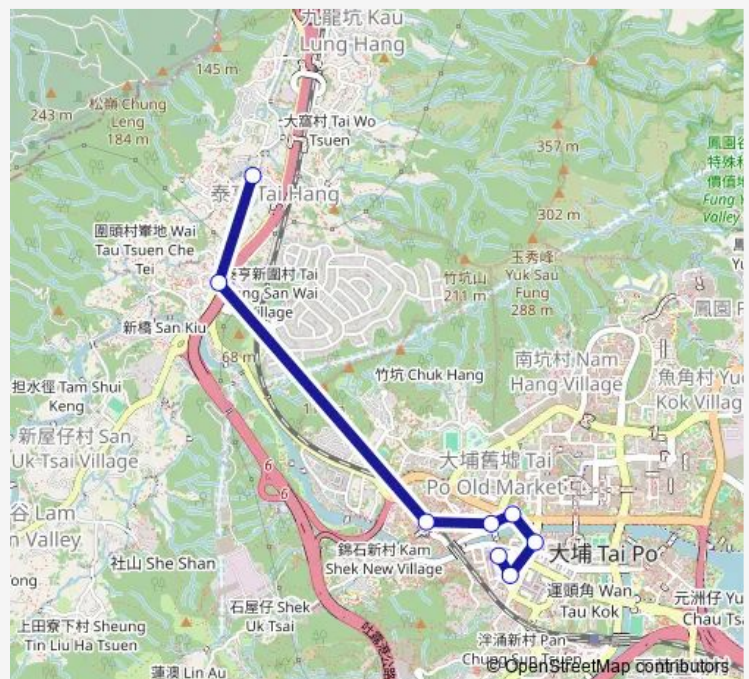

TAI PO TAI WO Road, Outside TAI PO OLD Market Playground

PO Heung Bridge Southbound Opposite Former LUK Heung SAN Tsuen Public School|Po Heung Street, Near PO Heung Bridge

NAM Shing Street Outside Hung WAN Building|Nam Shing Street GMB Stop

TAI PO Market (Tsing Yuen Market) Terminus

Route schedule

TAI Hang Village Office — TAI PO Market (Tsing Yuen Market) Terminus

Monday	07:30
Tuesday	07:30
Wednesday	07:30
Thursday	07:30
Friday	07:30
Saturday	—
Sunday	—

Route info

Direction: TAI Hang Village Office

Stops: 8

Trip Duration: 0 hour 7 min

■ 25a — TAI Hang Village Office - TAI PO Market (Tsing Yuen Market) Terminus (Special Departure)

25a Bus time schedules and route maps are available in an offline PDF at busmaps.com. Use the busmaps.com website to see live bus times, train schedule or subway schedule, and step-by-step directions for all public transit in Tai Po