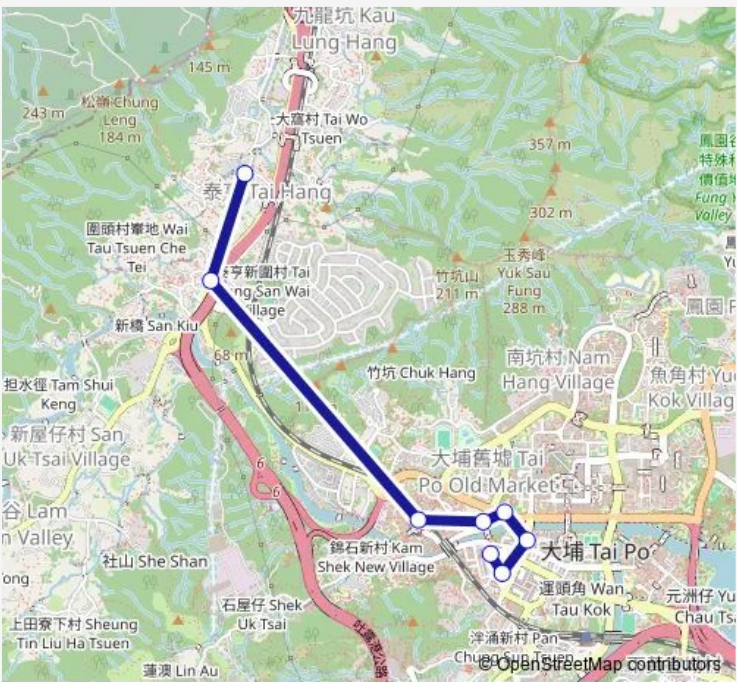

Bus 25A TAI Hang Village Office - TAI PO Market (Tsing Yuen Market) Terminus (Special Departure)

[Go to website](#)

Direction
 TAI HANG VILLAGE OFFICE — TAI PO MARKET (TSING YUEN MARKET) TERMINUS
 8 stops
[Open route schedule](#)

- TAI HANG VILLAGE OFFICE
- TAI WO SERVICE ROAD WEST, NEAR WAI TAU TSUEN|TAI WO SERVICE ROAD WEST, WAI TAU
- PO NGA Road, TAI WO Station|Po NGA Road Southbound, Near TAI WO MTR Station
- Ting KOK Road Northbound, Outside TAI PO Government Offices Building
- TAI PO TAI WO ROAD, OUTSIDE TAI PO OLD MARKET PLAYGROUND
- PO Heung Bridge Southbound Opposite Former LUK Heung SAN Tsuen Public School|Po Heung Street, Near PO Heung Bridge
- NAM Shing Street Outside Hung WAN Building|Nam Shing Street GMB Stop
- TAI PO MARKET (TSING YUEN MARKET) TERMINUS

Route schedule
 TAI HANG VILLAGE OFFICE — TAI PO MARKET (TSING YUEN MARKET) TERMINUS

Monday	07:30
Tuesday	07:30
Wednesday	07:30
Thursday	07:30
Friday	07:30
Saturday	—
Sunday	—

Route info
 Direction: TAI HANG VILLAGE OFFICE
 Stops: 8
 Trip Duration: 0 hour 7 min

■ 25A — TAI Hang Village Office - TAI PO Market (Tsing Yuen Market) Terminus (Special Departure) **BusMaps**

25A Bus time schedules and route maps are available in an offline PDF at busmaps.com. Use the busmaps.com website to see live bus times, train schedule or subway schedule, and step-by-step directions for all public transit in Tai Po