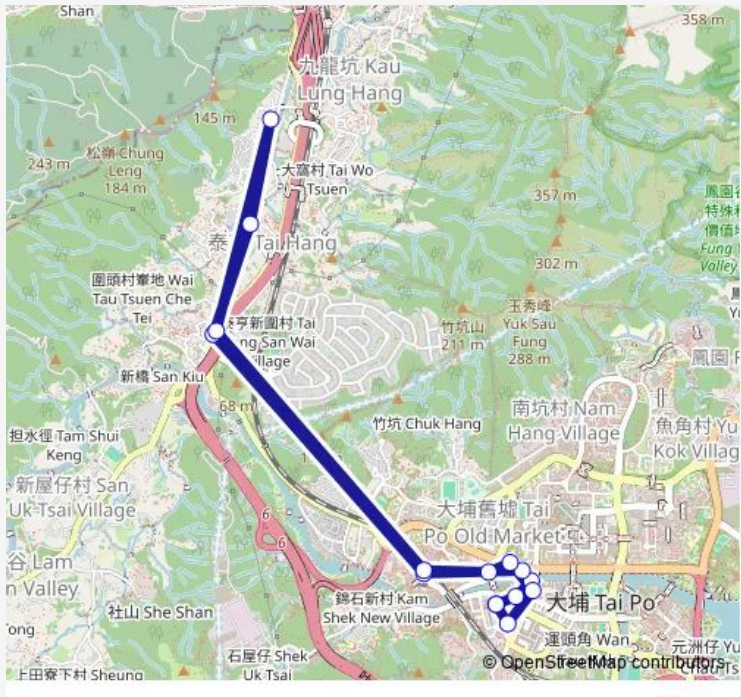

Bus 25A TAI PO Market - NAM WA PO (Circular)

[Go to website](#)

**Direction**  
 TAI PO MARKET (TSING YUEN MARKET) TERMINUS —  
 TAI PO MARKET (TSING YUEN MARKET) TERMINUS  
 15 stops  
[Open route schedule](#)

- TAI PO MARKET (TSING YUEN MARKET) TERMINUS
- NEAR MEI TAK BUILDING, PO YICK STREET
- PO HEUNG STREET, NEAR PO HEUNG BRIDGE SITTING-OUT AREA|PO HEUNG STREET, NEAR PO HEUNG BRIDGE
- TAI PO TAI WO Road, LAM Tsuen River Side
- PO NGA ROAD, NEAR TAI WO SHOPPING CENTRE
- TAI WO SERVICE ROAD WEST, WAI TAU
- TAI HANG VILLAGE OFFICE
- NAM WAH PO PLAYGROUND
- TAI WO SERVICE ROAD WEST, NEAR WAI TAU TSUEN|TAI WO SERVICE ROAD WEST, WAI TAU
- PO NGA Road, TAI WO Station|Po NGA Road Southbound, Near TAI WO MTR Station
- Ting KOK Road Northbound, Outside TAI PO Government Offices Building
- TAI PO TAI WO ROAD, OUTSIDE TAI PO OLD MARKET PLAYGROUND
- PO Heung Bridge Southbound Opposite Former LUK Heung SAN Tsuen Public School|Po Heung Street, Near PO Heung Bridge
- NAM Shing Street Outside Hung WAN Building|Nam Shing Street GMB Stop
- TAI PO MARKET (TSING YUEN MARKET) TERMINUS

Route schedule

TAI PO MARKET (TSING YUEN MARKET) TERMINUS —  
 TAI PO MARKET (TSING YUEN MARKET) TERMINUS

|           |             |
|-----------|-------------|
| Monday    | 05:30-22:15 |
| Tuesday   | 05:30-22:15 |
| Wednesday | 05:30-22:15 |
| Thursday  | 05:30-22:15 |
| Friday    | 05:30-22:15 |
| Saturday  | 05:30-22:15 |
| Sunday    | 05:30-22:15 |

**Route info**

Direction: TAI PO MARKET (TSING YUEN MARKET) TERMINUS

Stops: 15

Trip Duration: 0 hour 23 min

25A Bus time schedules and route maps are available in an offline PDF at [busmaps.com](https://busmaps.com). Use the [busmaps.com](https://busmaps.com) website to see live bus times, train schedule or subway schedule, and step-by-step directions for all public transit in Tai Po