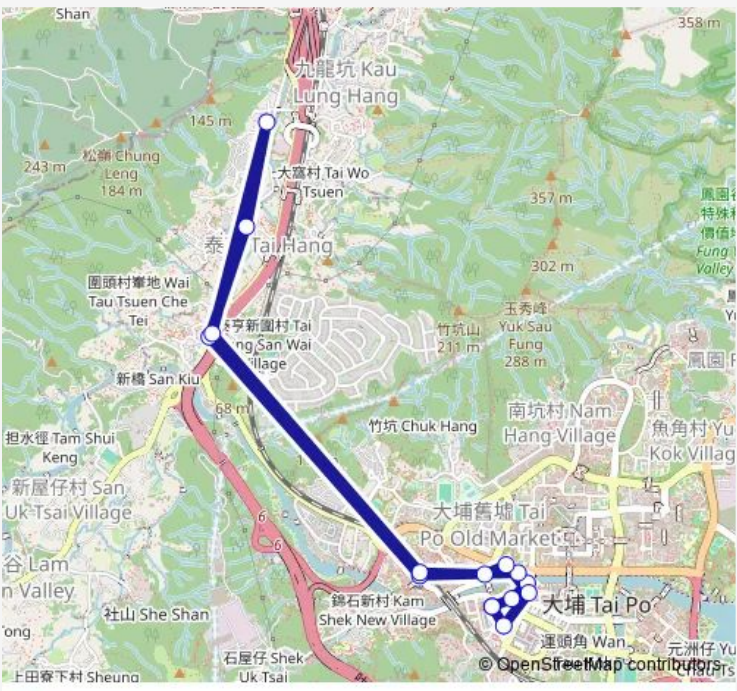

Bus 25a TAI PO Market - NAM WA PO (Circular)

[Go to website](#)

Direction
 TAI PO Market (Tsing Yuen Market) Terminus — TAI PO Market (Tsing Yuen Market) Terminus
 15 stops
[Open route schedule](#)

- TAI PO Market (Tsing Yuen Market) Terminus
- Near MEI TAK Building, PO Yick Street
- PO Heung Street, Near PO Heung Bridge Sitting-OUT Area|Po Heung Street, Near PO Heung Bridge
- TAI PO TAI WO Road, LAM Tsuen River Side
- PO NGA Road, Near TAI WO Shopping Centre
- TAI WO Service Road West, WAI Tau
- TAI Hang Village Office
- NAM WAH PO Playground
- TAI WO Service Road West, Near WAI TAU Tsuen|Tai WO Service Road West, WAI Tau
- PO NGA Road, TAI WO Station|Po NGA Road Southbound, Near TAI WO MTR Station
- Ting KOK Road Northbound, Outside TAI PO Government Offices Building
- TAI PO TAI WO Road, Outside TAI PO OLD Market Playground
- PO Heung Bridge Southbound Opposite Former LUK Heung SAN Tsuen Public School|Po Heung Street, Near PO Heung Bridge
- NAM Shing Street Outside Hung WAN Building|Nam Shing Street GMB Stop
- TAI PO Market (Tsing Yuen Market) Terminus

Route schedule
 TAI PO Market (Tsing Yuen Market) Terminus — TAI PO Market (Tsing Yuen Market) Terminus

Monday	05:30-22:15
Tuesday	05:30-22:15
Wednesday	05:30-22:15
Thursday	05:30-22:15
Friday	05:30-22:15
Saturday	05:30-22:15
Sunday	05:30-22:15

Route info
 Direction: TAI PO Market (Tsing Yuen Market) Terminus
 Stops: 15
 Trip Duration: 0 hour 24 min

25a — TAI PO Market - NAM WA PO (Circular) **BusMaps**

25a Bus time schedules and route maps are available in an offline PDF at busmaps.com. Use the busmaps.com website to see live bus times, train schedule or subway schedule, and step-by-step directions for all public transit in Tai Po

The schedule is provided in the local timezone. Times with "(+1)" indicate departures on the next day.

PDF file created on 2025-02-26

2024 BusMaps.com - All Rights Reserved