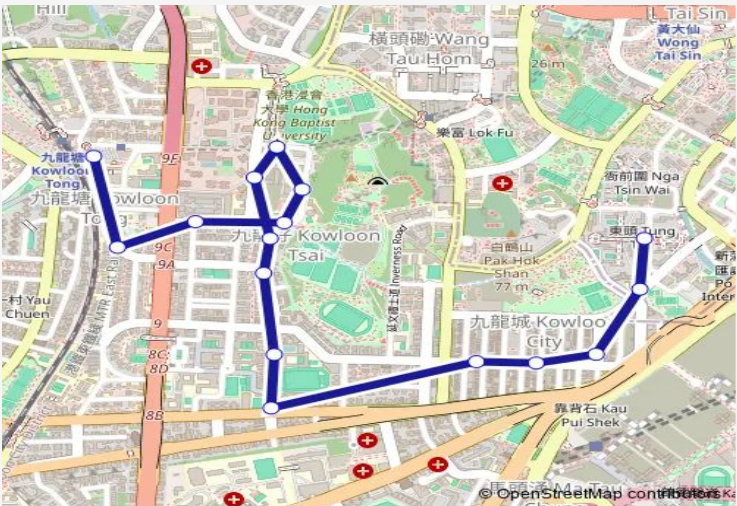

16 stops

[Open route schedule](#)

- KOWLOON TONG (SUFFOLK ROAD) PUBLIC TRANSPORT INTERCHANGE|SUFFOLK ROAD, KOWLOON TONG PUBLIC TRANSPORT INTERCHANGE
- RUTLAND QUADRANT, NEAR CUMBERLAND ROAD
- HEREFORD ROAD, NEAR SUNDERLAND ESTATE HOUSE 66
- HEREFORD ROAD, NEAR BAPTIST UNIVERSITY COMMUNICATION AND VISUAL ARTS BUILDING
- BAPTIST UNIVERSITY ROAD, NEAR HONG KONG BAPTIST UNIVERSITY STUDENT RESIDENCE HALLS
- BAPTIST UNIVERSITY ROAD, NEAR HONG KONG BAPTIST UNIVERSITY ACADEMIC AND ADMINISTRATION BUILDING
- RENFREW ROAD, NEAR TECHNOLOGICAL AND HIGHER EDUCATION INSTITUTE OF HONG KONG
- LA SALLE ROAD, NEAR LAFORD COURT
- LA SALLE ROAD, NEAR DURHAM ROAD
- LA SALLE ROAD, NEAR LA SALLE COLLEGE
- LA SALLE ROAD, NEAR BEVERLY VILLAS BLOCK 6
- NGA TSIN WAI ROAD, NEAR LION ROCK ROAD
- NGA TSIN WAI ROAD, NEAR NAM KOK ROAD
- NO. 37 TAK KU LING ROAD

Route schedule
 KOWLOON TONG (SUFFOLK ROAD) PUBLIC TRANSPORT INTERCHANGE|SUFFOLK ROAD, KOWLOON TONG PUBLIC TRANSPORT INTERCHANGE — TUNG TAU ESTATE (TUNG LUNG ROAD) MINIBUS TERMINUS

Monday	07:00
Tuesday	07:00
Wednesday	07:00
Thursday	07:00
Friday	07:00
Saturday	07:00
Sunday	07:00

Route info

Direction: KOWLOON TONG (SUFFOLK ROAD) PUBLIC TRANSPORT INTERCHANGE|SUFFOLK ROAD, KOWLOON TONG PUBLIC TRANSPORT INTERCHANGE

Stops: 16

Trip Duration: 0 hour 16 min

LOK SIN ROAD, OUTSIDE PO YAN OBLATE PRIMARY
SCHOOL|LOK SIN ROAD, NEAR TUNG TAU (I) ESTATE

Monday	06:50
Tuesday	06:50
Wednesday	06:50
Thursday	06:50
Friday	06:50
Saturday	06:50
Sunday	06:50

Route info

Direction: TUNG TAU ESTATE (TUNG LUNG ROAD)
MINIBUS TERMINUS

Stops: 8

Trip Duration: 0 hour 16 min