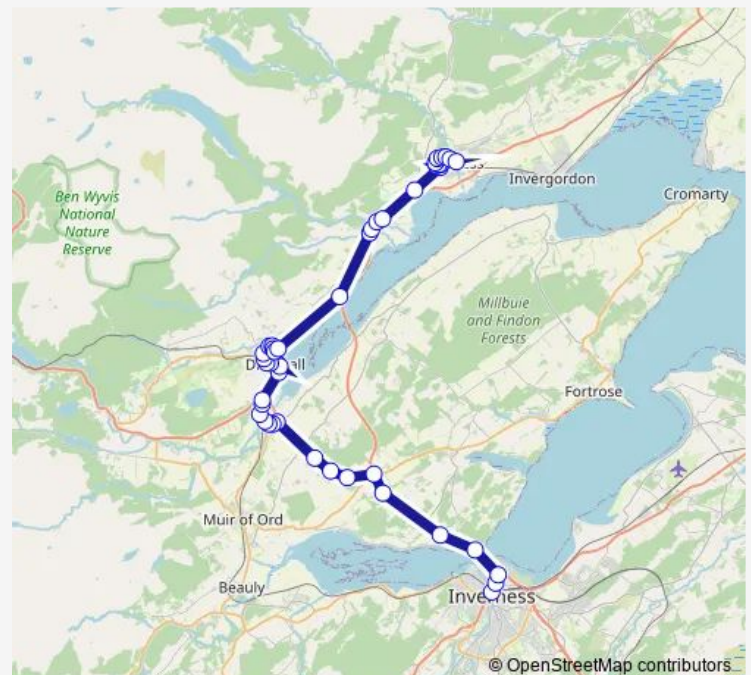

Thursday 09:00-15:00

Friday 09:00-15:00

Saturday 08:32-15:00

Sunday —

Route info

Direction: County Carpets

Stops: 45

Trip Duration: 1 hour 7 min

■ 25A — Inverness - Alness

BusMaps

Burns Crescent

Bridgend Avenue

Police Station

Council Buildings

Royal Hotel

Station