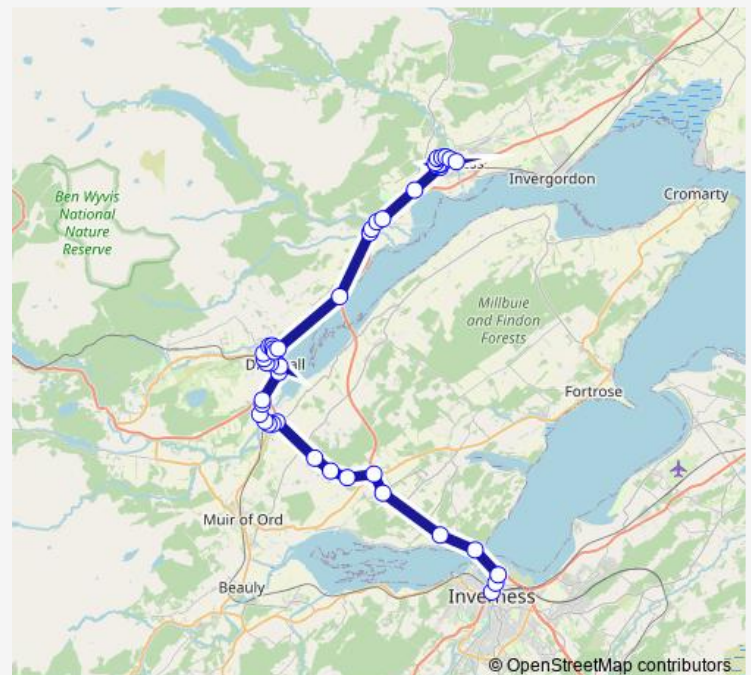

Bus 25A Inverness - Alness

[Go to website](#)

Direction

County Carpets — Bus Station Stance 2

45 stops

[Open route schedule](#)

County Carpets

Highland Hospice Shop

Hill Street

Coulhill Car Park

St Johns

Firhill Steps

Burnside

Kirkside

Kirkside Road

Westford

Westford Church

Novar Toll

Novar Crescent

Glenglass Road End

Balconie Inn

War Memorial

Roundabout

Craig Road Garage

Leisure Centre

Davidson Drive

Tulloch Co-Op

Route schedule

County Carpets — Bus Station Stance 2

Monday 09:00-15:00

Tuesday 09:00-15:00

Wednesday 09:00-15:00

Thursday 09:00-15:00

Friday 09:00-15:00

Saturday 08:32-15:00

Sunday —

Route info

Direction: County Carpets

Stops: 45

Trip Duration: 1 hour 7 min

■ 25A — Inverness - Alness

BusMaps