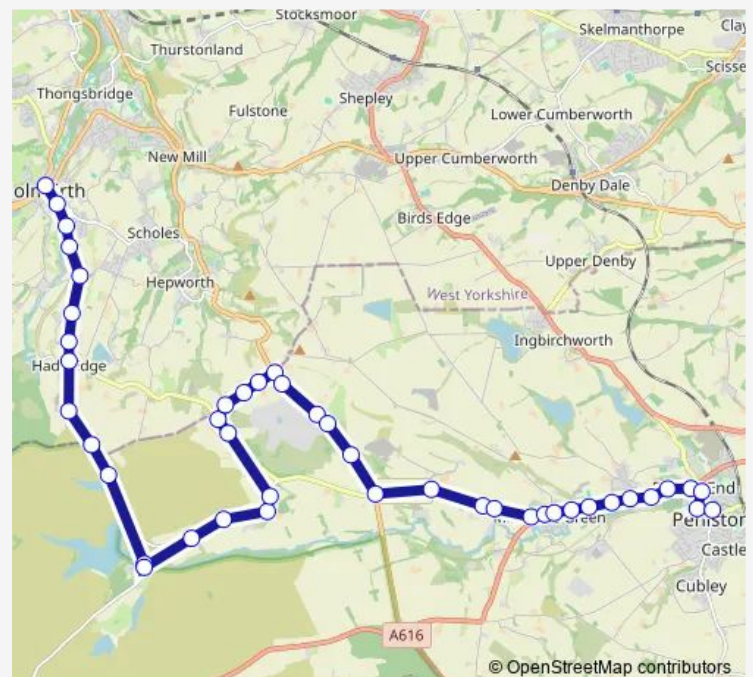

Thursday 09:12

Friday 09:12

Saturday —

Sunday —

Route info

Direction: Bus Station stand D

Stops: 44

Trip Duration: 0 hour 33 min

■ 25a — Penistone - Holmfirth

BusMaps

Bedding Edge Road/Sheffield Road

Sheffield Road/Wood Royd Hill Lane

Whams Road/Bedding Edge Road

Whams Road/A616

Whams Road/Pennine Edge

Whams Road/Middlecliffe Drive

Whams Road/Bents Road

Lee Lane/Hollin Lane

Lee Lane/Catshaw Lane

Lee Lane/Bullhouse Mill

Lee Lane/Manchester Road

Manchester Road/West End Avenue

Manchester Road/Royd Lane

Manchester Road/Croft Drive

Market Place/St Mary's Street

Direction

Market Place/St Mary's Street — Bus Station stand D

46 stops

[Open route schedule](#)

Market Place/St Mary's Street

Market Lane/Stottercliffe Road

Thurlstone Road/Talbot Road