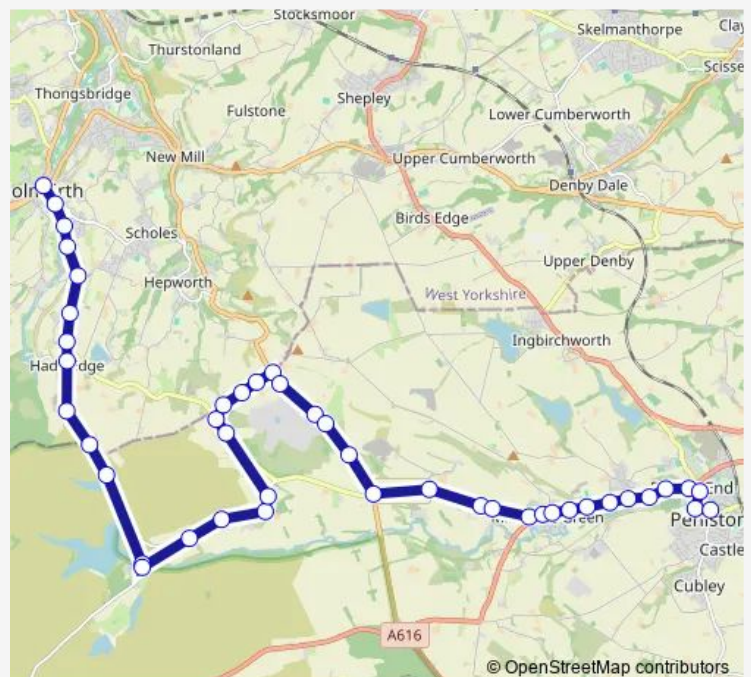

### Route schedule

Bus Station stand D — Market Place/St Mary's Street

Monday 09:12

Tuesday 09:12

Wednesday 09:12

Thursday 09:12

Friday 09:12

Saturday —

### Route info

Direction: Bus Station stand D

Stops: 44

Trip Duration: 0 hour 33 min

25a — Penistone - Holmfirth

BusMaps

Bedding Edge Road/Sheffield Road

Sheffield Road/Wood Royd Hill Lane

Thurlstone Road/Sanderson Road

Thurlstone Road/Talbot Road

Bridge Street/Wentworth Road

Market Lane/Stottercliffe Road

Market Place/St Mary's Street

**Direction**

Market Place/St Mary's Street — Bus Station stand D

46 stops

[Open route schedule](#)

Market Place/St Mary's Street

Market Lane/Stottercliffe Road

Thurlstone Road/Talbot Road

Thurlstone Road/Sanderson Road

Thurlstone Road/Stottercliffe Road

Towngate/New Smithy Avenue